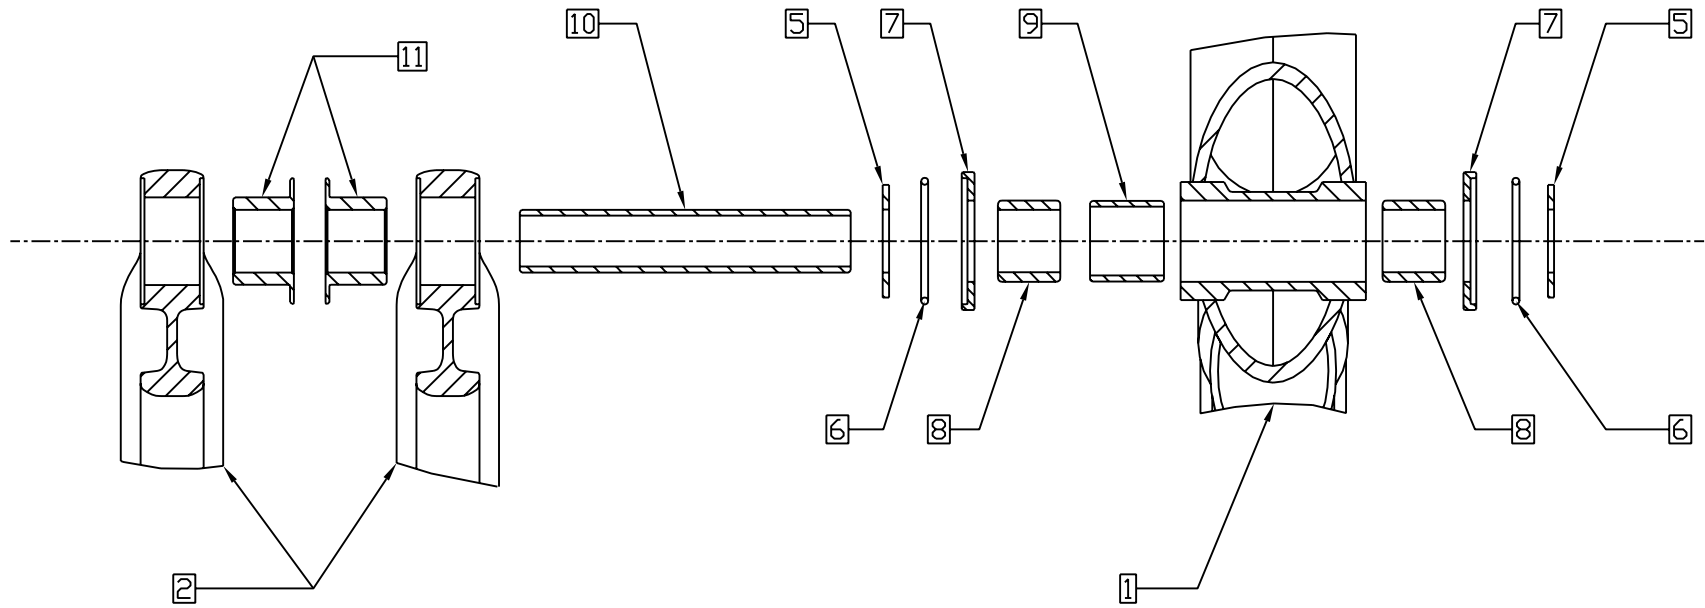

# 1999 EVO PIVOT ASSEMBLY

## 1999 EVO FRAME ASSEMBLY

ITEM#	PART#	KIT#	QTY.	DESCRIPTION
1	16055-1491-R		1	99 FRONT TRIANGLE, EVO 900 SMALL
1	16055-1691-R		1	99 FRONT TRIANGLE, EVO 900 MEDIUM
1	16055-1891-R		1	99 FRONT TRIANGLE, EVO 900 LARGE
1	16055-2091-R		1	99 FRONT TRIANGLE, EVO 900 WAY BIG
1	16055-1491-B		1	99 FRONT TRIANGLE, EVO 1000 SMALL
1	16055-1691-B		1	99 FRONT TRIANGLE, EVO 1000 MEDIUM
1	16055-1891-B		1	99 FRONT TRIANGLE, EVO 1000 LARGE
1	16055-2091-B		1	99 FRONT TRIANGLE, EVO 1000 WAY BIG
1	16116-1493Y		1	99 FRONT TRIANGLE, EVO 3000 SMALL
1	16116-1693Y		1	99 FRONT TRIANGLE, EVO 3000 MEDIUM
1	16116-1893Y		1	99 FRONT TRIANGLE, EVO 3000 LARGE
1	16116-2093Y		1	99 FRONT TRIANGLE, EVO 3000 WAY BIG
1	16116-1494R		1	99 FRONT TRIANGLE, EVO 4000 SMALL
1	16116-1694R		1	99 FRONT TRIANGLE, EVO 4000 MEDIUM
1	16116-1894R		1	99 FRONT TRIANGLE, EVO 4000 LARGE
1	16116-2094R		1	99 FRONT TRIANGLE, EVO 4000 WAY BIG
1	16055-149FMY		1	99 FRONT TRIANGLE, EVO FLYING MONKEY SMALL
1	16055-169FMY		1	99 FRONT TRIANGLE, EVO FLYING MONKEY MEDIUM
1	16055-189FMY		1	99 FRONT TRIANGLE, EVO FLYING MONKEY LARGE
1	16055-209FMY		1	99 FRONT TRIANGLE, EVO FLYING MONKEY WAY BIG
2	16078-9G		1	99 SWINGARM, EVO GREY
2	16078-9Y		1	99 SWINGARM, EVO YELLOW
3	14995	RK011	2	SCREW M4 X 8 FHCS
4	14926-1	RK011	1	DERAILLEUR HANGER KIT FS BIKES
5	16139	RK012	2	THRUST BEARING
6	16263	RK012	2	O-RING
7	16159		2	PIVOT INSERT
8	16137	RK012	2	NEEDLE BEARING
9	16138		1	BEARING SPACER
10	16093	RK012	1	PIVOT AXLE
11	16136		2	SPACER THROUGH AXLE
12	5996	5996	1	INTERNATIONAL STANDARD DISK BRAKE ADAPTOR
13	16181		1	SCREW M6 X 1 X 38 BHCS
14	14785		1	SCREW M6 X 1 X 45 BHCS (LG/WB)
14	15945		1	SCREW M6 X 1 X 52 BHCS (SM/MD)
15	14474		1	SCREW M6 X 1 X 20 SHCS