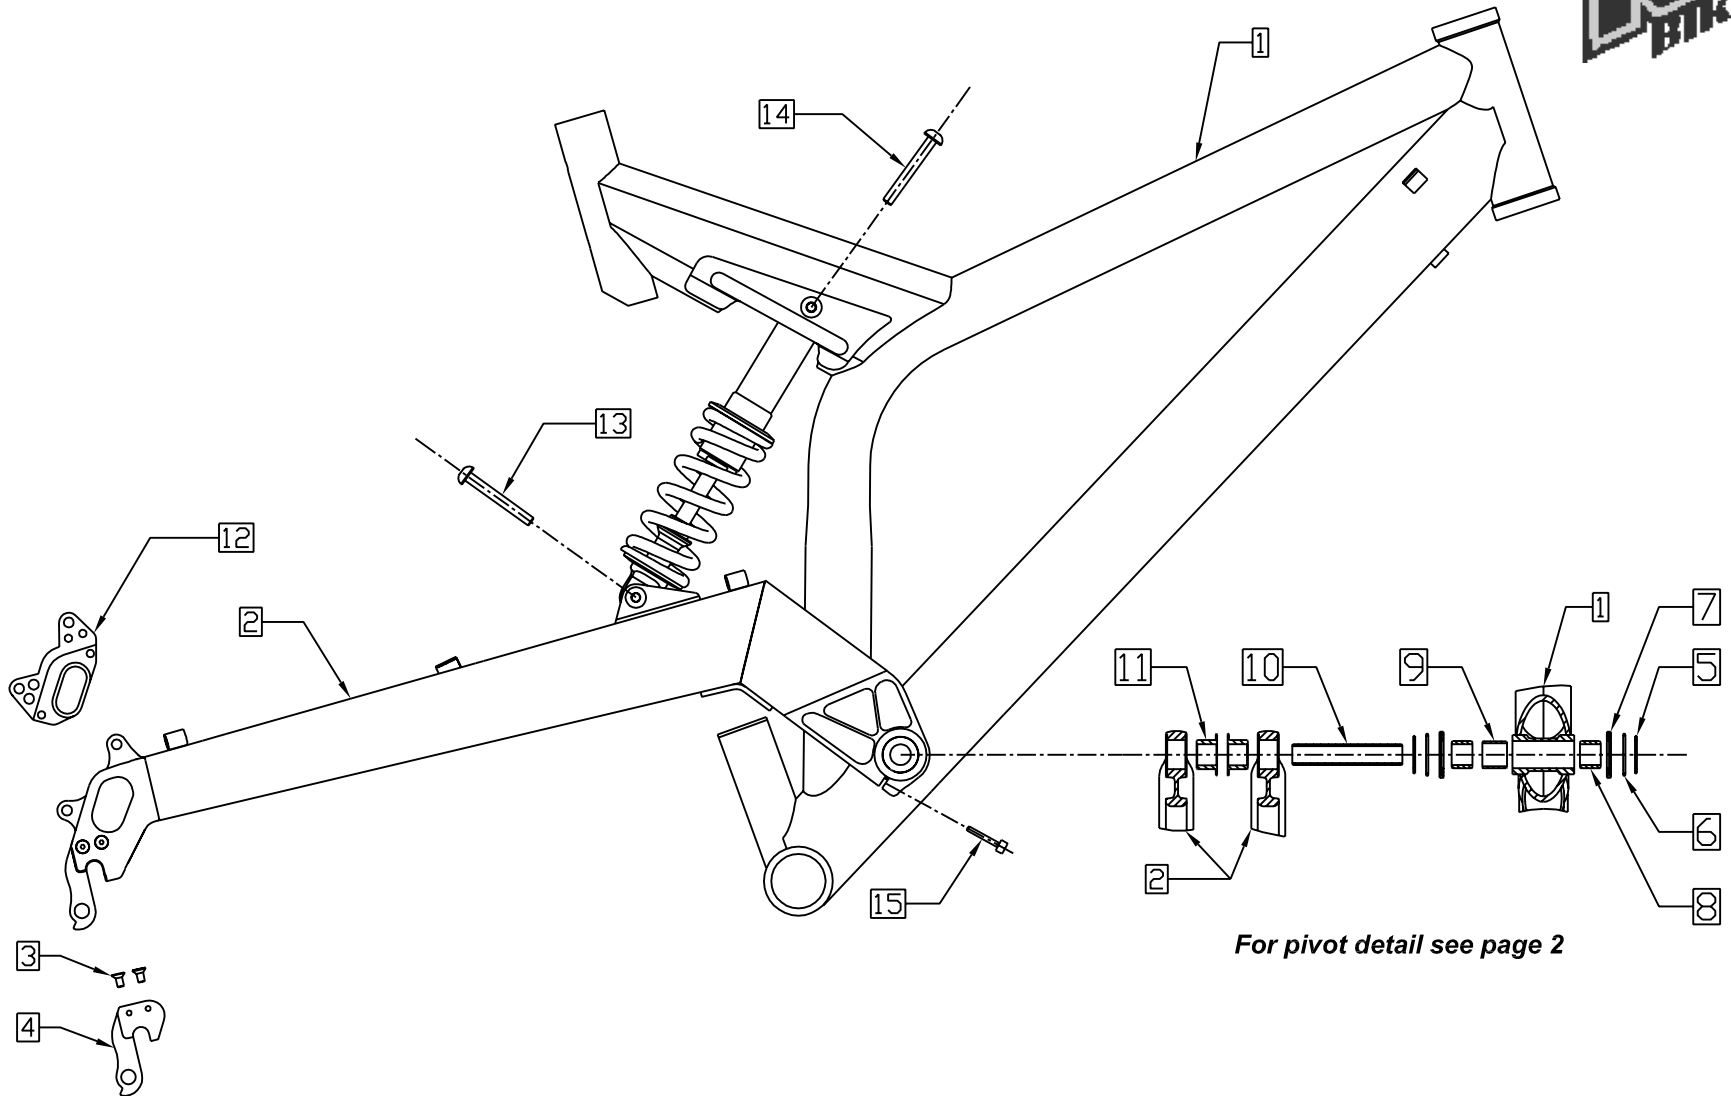

# 1999 EVO FRAME ASSEMBLY

# 1999 EVO PIVOT ASSEMBLY

## 1999 EVO FRAME ASSEMBLY

ITEM#	PART#	KIT#	QTY.	DESCRIPTION
1	16055-1491-R		1	99 FRONT TRIANGLE, EVO 900 SMALL
1	16055-1691-R		1	99 FRONT TRIANGLE, EVO 900 MEDIUM
1	16055-1891-R		1	99 FRONT TRIANGLE, EVO 900 LARGE
1	16055-2091-R		1	99 FRONT TRIANGLE, EVO 900 WAY BIG
1	16055-1491-B		1	99 FRONT TRIANGLE, EVO 1000 SMALL
1	16055-1691-B		1	99 FRONT TRIANGLE, EVO 1000 MEDIUM
1	16055-1891-B		1	99 FRONT TRIANGLE, EVO 1000 LARGE
1	16055-2091-B		1	99 FRONT TRIANGLE, EVO 1000 WAY BIG
1	16116-1493Y		1	99 FRONT TRIANGLE, EVO 3000 SMALL
1	16116-1693Y		1	99 FRONT TRIANGLE, EVO 3000 MEDIUM
1	16116-1893Y		1	99 FRONT TRIANGLE, EVO 3000 LARGE
1	16116-2093Y		1	99 FRONT TRIANGLE, EVO 3000 WAY BIG
1	16116-1494R		1	99 FRONT TRIANGLE, EVO 4000 SMALL
1	16116-1694R		1	99 FRONT TRIANGLE, EVO 4000 MEDIUM
1	16116-1894R		1	99 FRONT TRIANGLE, EVO 4000 LARGE
1	16116-2094R		1	99 FRONT TRIANGLE, EVO 4000 WAY BIG
1	16055-149FMY		1	99 FRONT TRIANGLE, EVO FLYING MONKEY SMALL
1	16055-169FMY		1	99 FRONT TRIANGLE, EVO FLYING MONKEY MEDIUM
1	16055-189FMY		1	99 FRONT TRIANGLE, EVO FLYING MONKEY LARGE
1	16055-209FMY		1	99 FRONT TRIANGLE, EVO FLYING MONKEY WAY BIG
2	16078-9G		1	99 SWINGARM, EVO GREY
2	16078-9Y		1	99 SWINGARM, EVO YELLOW
3	14995	RK011	2	SCREW M4 X 8 FHCS
4	14926-1	RK011	1	DERAILLEUR HANGER KIT FS BIKES
5	16139	RK012	2	THRUST BEARING
6	16263	RK012	2	O-RING
7	16159		2	PIVOT INSERT
8	16137	RK012	2	NEEDLE BEARING
9	16138		1	BEARING SPACER
10	16093	RK012	1	PIVOT AXLE
11	16136		2	SPACER THROUGH AXLE
12	5996	5996	1	INTERNATIONAL STANDARD DISK BRAKE ADAPTOR
13	16181		1	SCREW M6 X 1 X 38 BHCS
14	14785		1	SCREW M6 X 1 X 45 BHCS (LG/WB)
14	15945		1	SCREW M6 X 1 X 52 BHCS (SM/MD)
15	14474		1	SCREW M6 X 1 X 20 SHCS