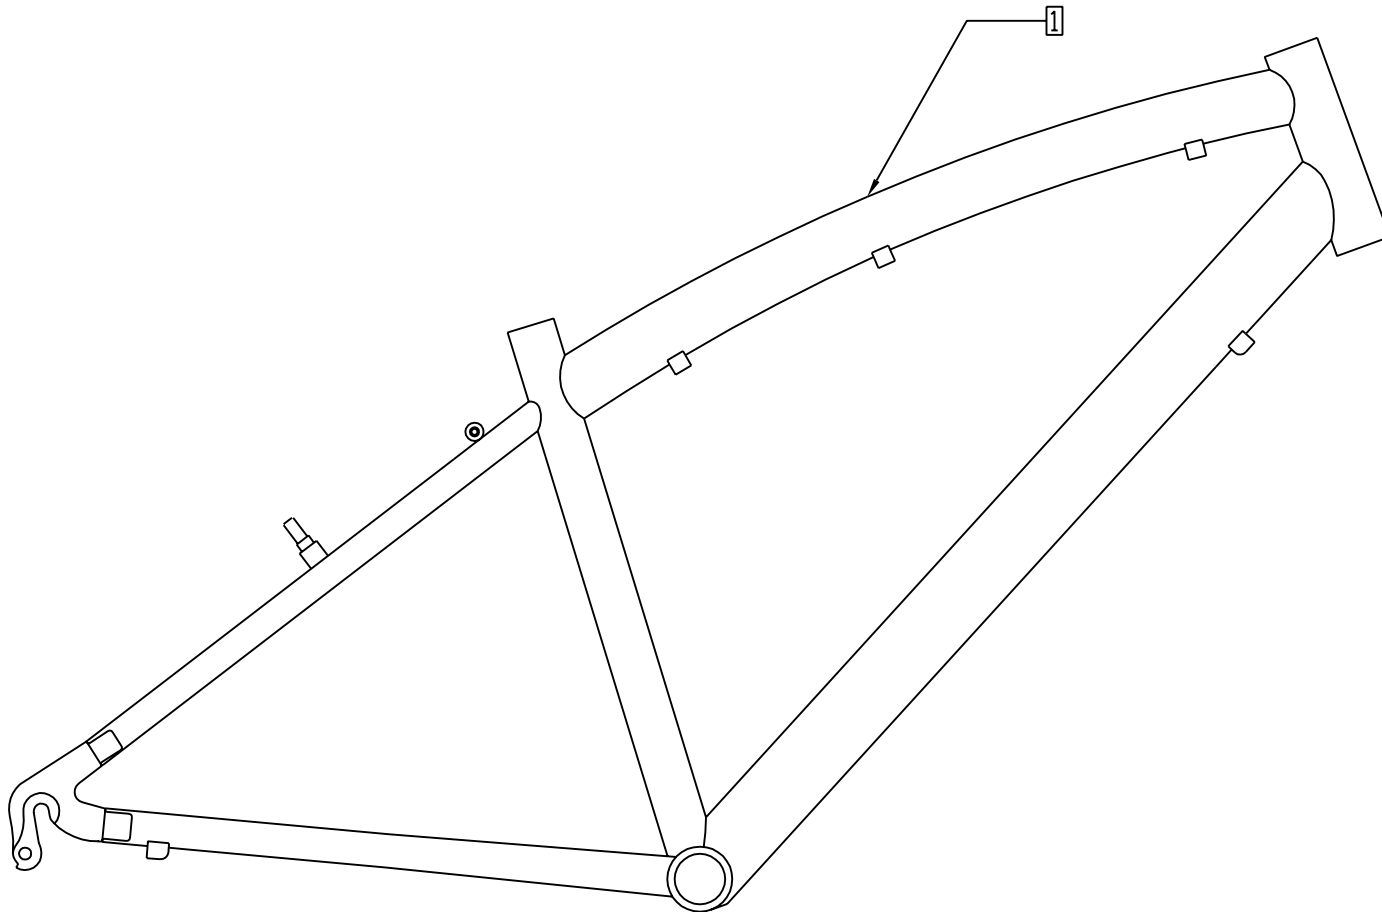

2000 ARCADIA, ROSARIO & NEWPORT FRAME ASSEMBLY

2000 ARCADIA, ROSARIO & NEWPORT FRAME ASSEMBLY

ITEM#	PART#	KIT#	QTY.	DESCRIPTION
1	K003642251		1	00 FRAME, ARCADIA SMALL
1	K003642451		1	00 FRAME, ARCADIA MEDIUM
1	K003642651		1	00 FRAME, ARCADIA LARGE
1	K003642851		1	00 FRAME, ARCADIA WAY BIG
1	K003643251		1	00 FRAME, NEWPORT SMALL
1	K003643451		1	00 FRAME, NEWPORT MEDIUM
1	K003643651		1	00 FRAME, NEWPORT LARGE
1	K003643851		1	00 FRAME, NEWPORT WAY BIG
1	K003643351		1	00 FRAME, NEWPORT WOMENS
1	K003644251		1	00 FRAME, ROSARIO SMALL
1	K003644451		1	00 FRAME, ROSARIO MEDIUM
1	K003644651		1	00 FRAME, ROSARIO LARGE
1	K003644851		1	00 FRAME, ROSARIO WAY BIG
1	K003644351		1	00 FRAME, ROSARIO WOMENS