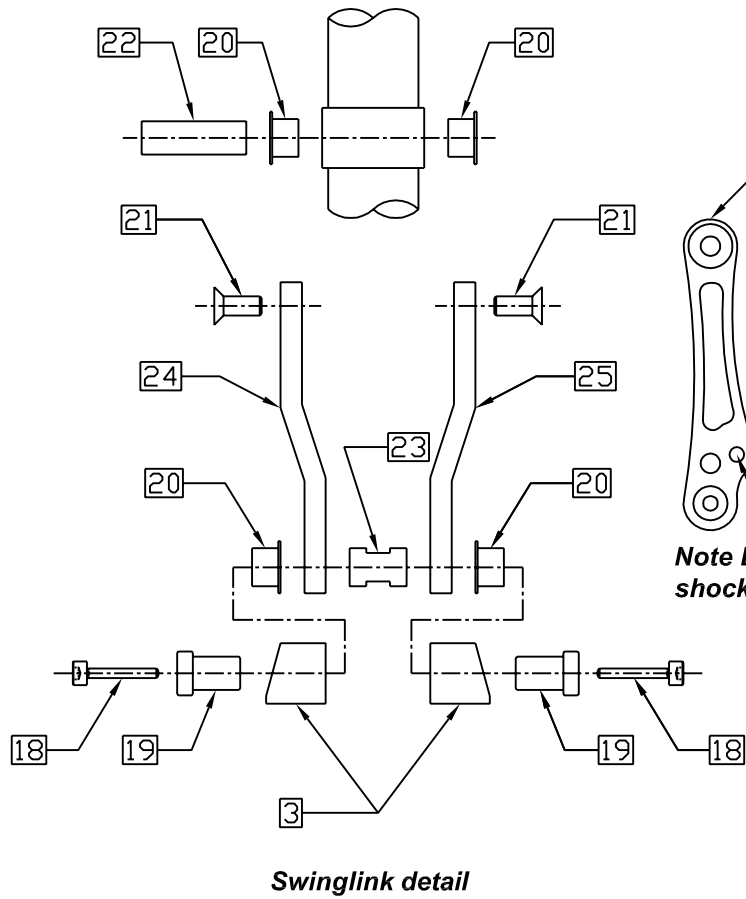

2000 ATTACK 3.0 & 2.0 FRAME ASSEMBLY

For swinglink detail see page 2

For dropout detail see page two

For pivot detail see page 2

2000 ATTACK 3.0 & 2.0 PIVOT ASSEMBLY

2000 ATTACK 3.0 & 2.0 FRAME ASSEMBLY

ITEM#	PART#	KIT#	QTY.	DESCRIPTION
1	K003635251		1	00 FRONT TRIANGLE, ATTACK 3.0 SMALL
1	K003635451		1	00 FRONT TRIANGLE, ATTACK 3.0 MEDIUM
1	K003635651		1	00 FRONT TRIANGLE, ATTACK 3.0 LARGE
1	K003635851		1	00 FRONT TRIANGLE, ATTACK 3.0 WAY BIG
1	K003634251		1	00 FRONT TRIANGLE, ATTACK 2.0 SMALL BLACK
1	K003634451		1	00 FRONT TRIANGLE, ATTACK 2.0 MEDIUM BLACK
1	K003634651		1	00 FRONT TRIANGLE, ATTACK 2.0 LARGE BLACK
1	K003634851		1	00 FRONT TRIANGLE, ATTACK 2.0 WAY BIG BLACK
1	K003634252		1	00 FRONT TRIANGLE, ATTACK 2.0 SMALL YELLOW
1	K003634452		1	00 FRONT TRIANGLE, ATTACK 2.0 MEDIUM YELLOW
1	K003634652		1	00 FRONT TRIANGLE, ATTACK 2.0 LARGE YELLOW
1	K003634852		1	00 FRONT TRIANGLE, ATTACK 2.0 WAY BIG YELLOW
2	K003638053		1	00 CHAINSTAY, ATTACK 3.0
2	K003638051		1	00 CHAINSTAY, ATTACK 2.0 BLACK
2	K003638052		1	00 CHAINSTAY, ATTACK 2.0 YELLOW
3	K003637351		1	00 SEATSTAY, ATTACK 3.0 SM/MD
3	K003637751		1	00 SEATSTAY, ATTACK 3.0 LG/WB
3	K003636351		1	00 SEATSTAY, ATTACK 2.0 BLACK SM/MD
3	K003636751		1	00 SEATSTAY, ATTACK 2.0 BLACK LG/WB
3	K003636352		1	00 SEATSTAY, ATTACK 2.0 YELLOW SM/MD
3	K003636752		1	00 SEATSTAY, ATTACK 2.0 YELLOW LG/WB
4	14995	RK011	2	SCREW, M4 X 8 FHCS
5	14926-1	RK011	1	DERAILLEUR HANGER KIT FS BIKES
6	16338		1	PIVOT AXLE
7	16335		1	SCREW, M8 X 1.25 X 20 BHCS
8	16348	RK009	1	SEAL, WASHER
9	16340	RK009	4	BEARING
10	16345		1	PIVOT SPACER, INNER
11	16346		2	WASHER, ALUMINUM
12	16347		1	PIVOT SPACER, OUTER
13	14125		2	SCREW, M6 X 1 X 20 BHCS
14	16339		2	SPACER
15	16341	RK009	4	BEARING, FLANGED
16	16633		2	WASHER
17	16171		1	SCREW, M6 X 1 X 38 BHCS
18	16171		1	SCREW, M6 X 1 X 38 BHCS
19	16633		2	WASHER
20	16342		1	NUT, M6 NYLOCK
21	16645		2	SCREW, M6 X 1 X 27 SHCS
22	16631	K007026	2	AXLE, SEATSTAY PIVOT ATTACK
23	16626	K007026	4	BUSHING, FLANGED ATTACK
24	16335		2	SCREW, M8 X 1.25 X 20 FHCS
25	16629	K007026	1	AXLE, LINKAGE PIVOT ATTACK
26	16630		1	LINKAGE SPACER, ATTACK
27	16632-1		1	00 LINK, ATTACK LEFT SM/MD
27	16632-2		1	00 LINK, ATTACK LEFT LG/WB
28	16632-3		1	00 LINK, ATTACK RIGHT SM/MD
28	16632-4		1	00 LINK, ATTACK RIGHT LG/WB