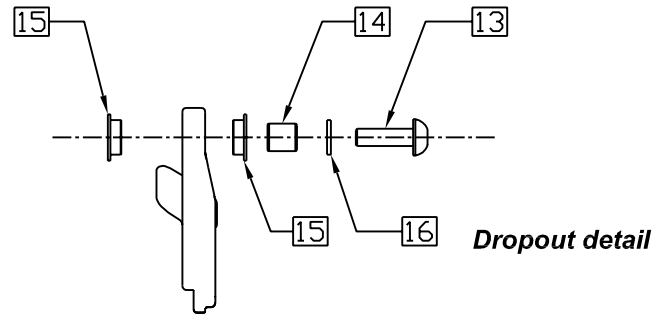

2000 ATTACK 3.0 & 2.0 FRAME ASSEMBLY

For swinglink detail see page 2

For dropout detail see page two

For pivot detail see page 2

2000 ATTACK 3.0 & 2.0 PIVOT ASSEMBLY

2000 ATTACK 3.0 & 2.0 FRAME ASSEMBLY

ITEM#	PART#	KIT#	QTY.	DESCRIPTION
1	K003635251		1	00 FRONT TRIANGLE, ATTACK 3.0 SMALL
1	K003635451		1	00 FRONT TRIANGLE, ATTACK 3.0 MEDIUM
1	K003635651		1	00 FRONT TRIANGLE, ATTACK 3.0 LARGE
1	K003635851		1	00 FRONT TRIANGLE, ATTACK 3.0 WAY BIG
1	K003634251		1	00 FRONT TRIANGLE, ATTACK 2.0 SMALL BLACK
1	K003634451		1	00 FRONT TRIANGLE, ATTACK 2.0 MEDIUM BLACK
1	K003634651		1	00 FRONT TRIANGLE, ATTACK 2.0 LARGE BLACK
1	K003634851		1	00 FRONT TRIANGLE, ATTACK 2.0 WAY BIG BLACK
1	K003634252		1	00 FRONT TRIANGLE, ATTACK 2.0 SMALL YELLOW
1	K003634452		1	00 FRONT TRIANGLE, ATTACK 2.0 MEDIUM YELLOW
1	K003634652		1	00 FRONT TRIANGLE, ATTACK 2.0 LARGE YELLOW
1	K003634852		1	00 FRONT TRIANGLE, ATTACK 2.0 WAY BIG YELLOW
2	K003638053		1	00 CHAINSTAY, ATTACK 3.0
2	K003638051		1	00 CHAINSTAY, ATTACK 2.0 BLACK
2	K003638052		1	00 CHAINSTAY, ATTACK 2.0 YELLOW
3	K003637351		1	00 SEATSTAY, ATTACK 3.0 SM/MD
3	K003637751		1	00 SEATSTAY, ATTACK 3.0 LG/WB
3	K003636351		1	00 SEATSTAY, ATTACK 2.0 BLACK SM/MD
3	K003636751		1	00 SEATSTAY, ATTACK 2.0 BLACK LG/WB
3	K003636352		1	00 SEATSTAY, ATTACK 2.0 YELLOW SM/MD
3	K003636752		1	00 SEATSTAY, ATTACK 2.0 YELLOW LG/WB
4	14995	RK011	2	SCREW, M4 X 8 FHCS
5	14926-1	RK011	1	DERAILLEUR HANGER KIT FS BIKES
6	16338		1	PIVOT AXLE
7	16335		1	SCREW, M8 X 1.25 X 20 BHCS
8	16348	RK009	1	SEAL, WASHER
9	16340	RK009	4	BEARING
10	16345		1	PIVOT SPACER, INNER
11	16346		2	WASHER, ALUMINUM
12	16347		1	PIVOT SPACER, OUTER
13	14125		2	SCREW, M6 X 1 X 20 BHCS
14	16339		2	SPACER
15	16341	RK009	4	BEARING, FLANGED
16	16633		2	WASHER
17	16171		1	SCREW, M6 X 1 X 38 BHCS
18	16171		1	SCREW, M6 X 1 X 38 BHCS
19	16633		2	WASHER
20	16342		1	NUT, M6 NYLOCK
21	16645		2	SCREW, M6 X 1 X 27 SHCS
22	16631	K007026	2	AXLE, SEATSTAY PIVOT ATTACK
23	16626	K007026	4	BUSHING, FLANGED ATTACK
24	16335		2	SCREW, M8 X 1.25 X 20 FHCS
25	16629	K007026	1	AXLE, LINKAGE PIVOT ATTACK
26	16630		1	LINKAGE SPACER, ATTACK
27	16632-1		1	00 LINK, ATTACK LEFT SM/MD
27	16632-2		1	00 LINK, ATTACK LEFT LG/WB
28	16632-3		1	00 LINK, ATTACK RIGHT SM/MD
28	16632-4		1	00 LINK, ATTACK RIGHT LG/WB