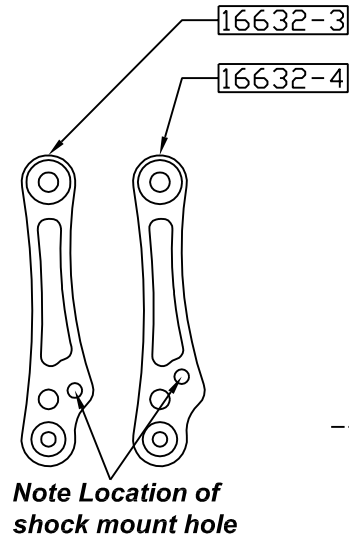

2000 ATTACK 3.0 & 2.0 FRAME ASSEMBLY

For swinglink detail see page 2

For dropout detail see page two

For pivot detail see page 2

2000 ATTACK 3.0 & 2.0 PIVOT ASSEMBLY

2000 ATTACK 3.0 & 2.0 FRAME ASSEMBLY

ITEM#	PART#	KIT#	QTY.	DESCRIPTION
1	K003635251		1	00 FRONT TRIANGLE, ATTACK 3.0 SMALL
1	K003635451		1	00 FRONT TRIANGLE, ATTACK 3.0 MEDIUM
1	K003635651		1	00 FRONT TRIANGLE, ATTACK 3.0 LARGE
1	K003635851		1	00 FRONT TRIANGLE, ATTACK 3.0 WAY BIG
1	K003634251		1	00 FRONT TRIANGLE, ATTACK 2.0 SMALL BLACK
1	K003634451		1	00 FRONT TRIANGLE, ATTACK 2.0 MEDIUM BLACK
1	K003634651		1	00 FRONT TRIANGLE, ATTACK 2.0 LARGE BLACK
1	K003634851		1	00 FRONT TRIANGLE, ATTACK 2.0 WAY BIG BLACK
1	K003634252		1	00 FRONT TRIANGLE, ATTACK 2.0 SMALL YELLOW
1	K003634452		1	00 FRONT TRIANGLE, ATTACK 2.0 MEDIUM YELLOW
1	K003634652		1	00 FRONT TRIANGLE, ATTACK 2.0 LARGE YELLOW
1	K003634852		1	00 FRONT TRIANGLE, ATTACK 2.0 WAY BIG YELLOW
2	K003638053		1	00 CHAINSTAY, ATTACK 3.0
2	K003638051		1	00 CHAINSTAY, ATTACK 2.0 BLACK
2	K003638052		1	00 CHAINSTAY, ATTACK 2.0 YELLOW
3	K003637351		1	00 SEATSTAY, ATTACK 3.0 SM/MD
3	K003637751		1	00 SEATSTAY, ATTACK 3.0 LG/WB
3	K003636351		1	00 SEATSTAY, ATTACK 2.0 BLACK SM/MD
3	K003636751		1	00 SEATSTAY, ATTACK 2.0 BLACK LG/WB
3	K003636352		1	00 SEATSTAY, ATTACK 2.0 YELLOW SM/MD
3	K003636752		1	00 SEATSTAY, ATTACK 2.0 YELLOW LG/WB
4	14995	RK011	2	SCREW, M4 X 8 FHCS
5	14926-1	RK011	1	DERAILLEUR HANGER KIT FS BIKES
6	16338		1	PIVOT AXLE
7	16335		1	SCREW, M8 X 1.25 X 20 BHCS
8	16348	RK009	1	SEAL, WASHER
9	16340	RK009	4	BEARING
10	16345		1	PIVOT SPACER, INNER
11	16346		2	WASHER, ALUMINUM
12	16347		1	PIVOT SPACER, OUTER
13	14125		2	SCREW, M6 X 1 X 20 BHCS
14	16339		2	SPACER
15	16341	RK009	4	BEARING, FLANGED
16	16633		2	WASHER
17	16171		1	SCREW, M6 X 1 X 38 BHCS
18	16171		1	SCREW, M6 X 1 X 38 BHCS
19	16633		2	WASHER
20	16342		1	NUT, M6 NYLOCK
21	16645		2	SCREW, M6 X 1 X 27 SHCS
22	16631	K007026	2	AXLE, SEATSTAY PIVOT ATTACK
23	16626	K007026	4	BUSHING, FLANGED ATTACK
24	16335		2	SCREW, M8 X 1.25 X 20 FHCS
25	16629	K007026	1	AXLE, LINKAGE PIVOT ATTACK
26	16630		1	LINKAGE SPACER, ATTACK
27	16632-1		1	00 LINK, ATTACK LEFT SM/MD
27	16632-2		1	00 LINK, ATTACK LEFT LG/WB
28	16632-3		1	00 LINK, ATTACK RIGHT SM/MD
28	16632-4		1	00 LINK, ATTACK RIGHT LG/WB