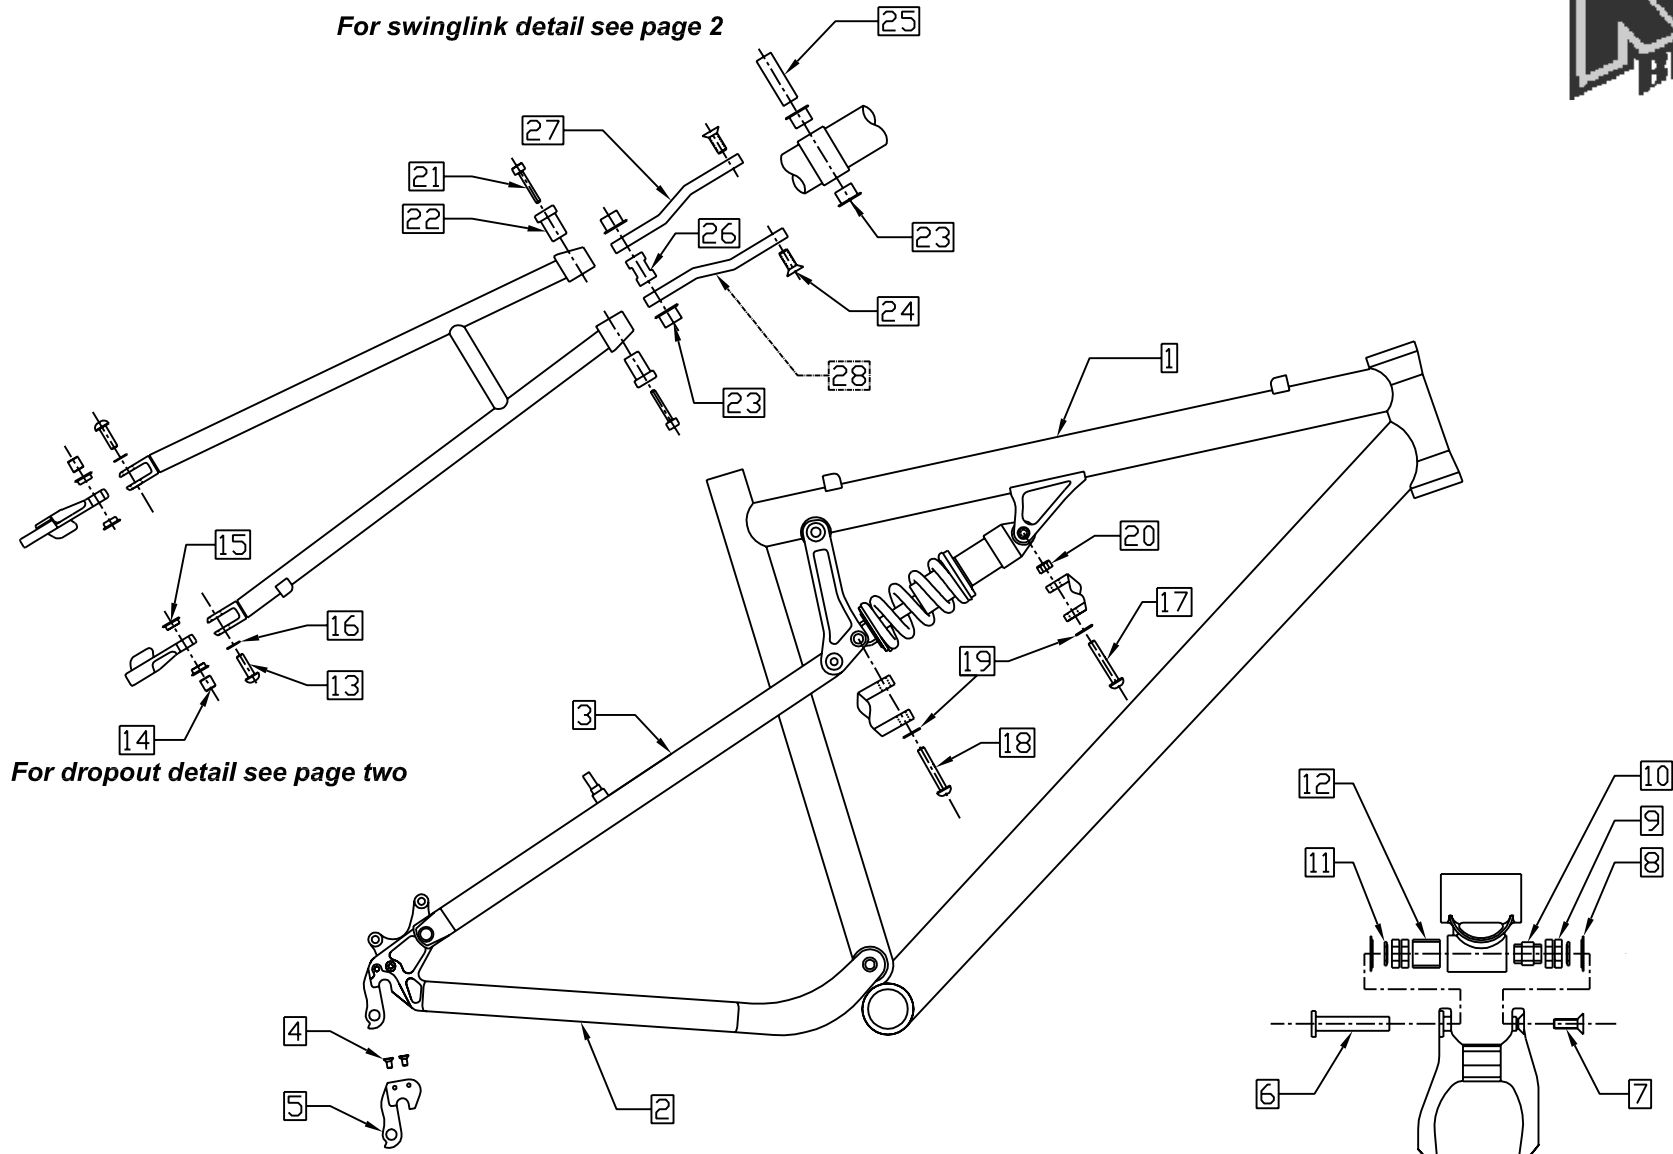

2000 ATTACK 3.0 & 2.0 FRAME ASSEMBLY

For swinglink detail see page 2

For dropout detail see page two

For pivot detail see page 2

2000 ATTACK 3.0 & 2.0 PIVOT ASSEMBLY

2000 ATTACK 3.0 & 2.0 FRAME ASSEMBLY

ITEM#	PART#	KIT#	QTY.	DESCRIPTION
1	K003635251		1	00 FRONT TRIANGLE, ATTACK 3.0 SMALL
1	K003635451		1	00 FRONT TRIANGLE, ATTACK 3.0 MEDIUM
1	K003635651		1	00 FRONT TRIANGLE, ATTACK 3.0 LARGE
1	K003635851		1	00 FRONT TRIANGLE, ATTACK 3.0 WAY BIG
1	K003634251		1	00 FRONT TRIANGLE, ATTACK 2.0 SMALL BLACK
1	K003634451		1	00 FRONT TRIANGLE, ATTACK 2.0 MEDIUM BLACK
1	K003634651		1	00 FRONT TRIANGLE, ATTACK 2.0 LARGE BLACK
1	K003634851		1	00 FRONT TRIANGLE, ATTACK 2.0 WAY BIG BLACK
1	K003634252		1	00 FRONT TRIANGLE, ATTACK 2.0 SMALL YELLOW
1	K003634452		1	00 FRONT TRIANGLE, ATTACK 2.0 MEDIUM YELLOW
1	K003634652		1	00 FRONT TRIANGLE, ATTACK 2.0 LARGE YELLOW
1	K003634852		1	00 FRONT TRIANGLE, ATTACK 2.0 WAY BIG YELLOW
2	K003638053		1	00 CHAINSTAY, ATTACK 3.0
2	K003638051		1	00 CHAINSTAY, ATTACK 2.0 BLACK
2	K003638052		1	00 CHAINSTAY, ATTACK 2.0 YELLOW
3	K003637351		1	00 SEATSTAY, ATTACK 3.0 SM/MD
3	K003637751		1	00 SEATSTAY, ATTACK 3.0 LG/WB
3	K003636351		1	00 SEATSTAY, ATTACK 2.0 BLACK SM/MD
3	K003636751		1	00 SEATSTAY, ATTACK 2.0 BLACK LG/WB
3	K003636352		1	00 SEATSTAY, ATTACK 2.0 YELLOW SM/MD
3	K003636752		1	00 SEATSTAY, ATTACK 2.0 YELLOW LG/WB
4	14995	RK011	2	SCREW, M4 X 8 FHCS
5	14926-1	RK011	1	DERAILLEUR HANGER KIT FS BIKES
6	16338		1	PIVOT AXLE
7	16335		1	SCREW, M8 X 1.25 X 20 BHCS
8	16348	RK009	1	SEAL, WASHER
9	16340	RK009	4	BEARING
10	16345		1	PIVOT SPACER, INNER
11	16346		2	WASHER, ALUMINUM
12	16347		1	PIVOT SPACER, OUTER
13	14125		2	SCREW, M6 X 1 X 20 BHCS
14	16339		2	SPACER
15	16341	RK009	4	BEARING, FLANGED
16	16633		2	WASHER
17	16171		1	SCREW, M6 X 1 X 38 BHCS
18	16171		1	SCREW, M6 X 1 X 38 BHCS
19	16633		2	WASHER
20	16342		1	NUT, M6 NYLOCK
21	16645		2	SCREW, M6 X 1 X 27 SHCS
22	16631	K007026	2	AXLE, SEATSTAY PIVOT ATTACK
23	16626	K007026	4	BUSHING, FLANGED ATTACK
24	16335		2	SCREW, M8 X 1.25 X 20 FHCS
25	16629	K007026	1	AXLE, LINKAGE PIVOT ATTACK
26	16630		1	LINKAGE SPACER, ATTACK
27	16632-1		1	00 LINK, ATTACK LEFT SM/MD
27	16632-2		1	00 LINK, ATTACK LEFT LG/WB
28	16632-3		1	00 LINK, ATTACK RIGHT SM/MD
28	16632-4		1	00 LINK, ATTACK RIGHT LG/WB