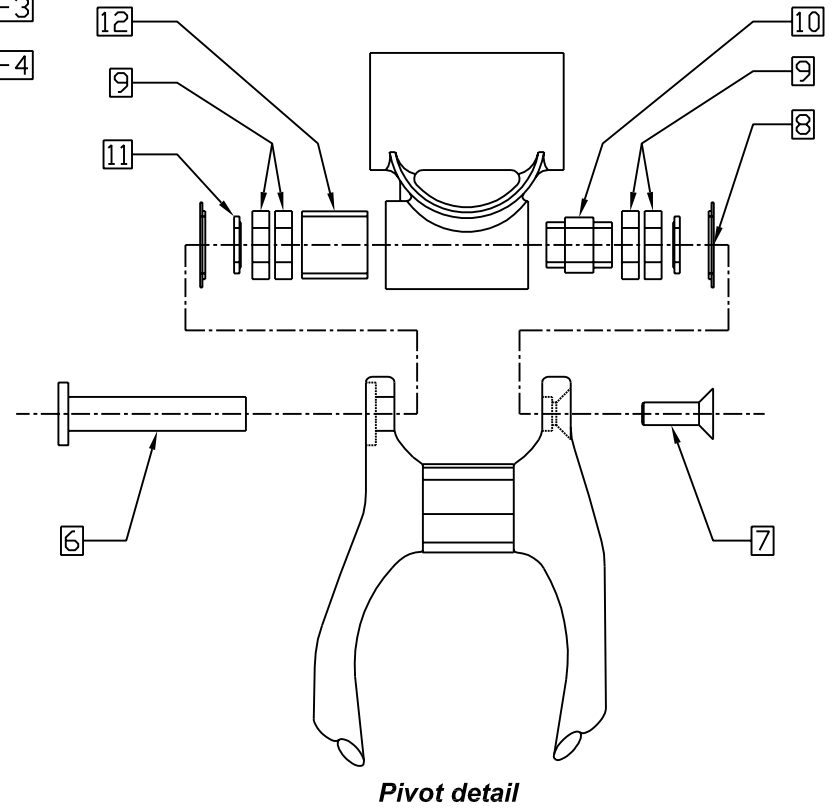

2000 ATTACK 3.0 & 2.0 FRAME ASSEMBLY

For swinglink detail see page 2

For dropout detail see page two

For pivot detail see page 2

2000 ATTACK 3.0 & 2.0 PIVOT ASSEMBLY

2000 ATTACK 3.0 & 2.0 FRAME ASSEMBLY

ITEM#	PART#	KIT#	QTY.	DESCRIPTION
1	K003635251		1	00 FRONT TRIANGLE, ATTACK 3.0 SMALL
1	K003635451		1	00 FRONT TRIANGLE, ATTACK 3.0 MEDIUM
1	K003635651		1	00 FRONT TRIANGLE, ATTACK 3.0 LARGE
1	K003635851		1	00 FRONT TRIANGLE, ATTACK 3.0 WAY BIG
1	K003634251		1	00 FRONT TRIANGLE, ATTACK 2.0 SMALL BLACK
1	K003634451		1	00 FRONT TRIANGLE, ATTACK 2.0 MEDIUM BLACK
1	K003634651		1	00 FRONT TRIANGLE, ATTACK 2.0 LARGE BLACK
1	K003634851		1	00 FRONT TRIANGLE, ATTACK 2.0 WAY BIG BLACK
1	K003634252		1	00 FRONT TRIANGLE, ATTACK 2.0 SMALL YELLOW
1	K003634452		1	00 FRONT TRIANGLE, ATTACK 2.0 MEDIUM YELLOW
1	K003634652		1	00 FRONT TRIANGLE, ATTACK 2.0 LARGE YELLOW
1	K003634852		1	00 FRONT TRIANGLE, ATTACK 2.0 WAY BIG YELLOW
2	K003638053		1	00 CHAINSTAY, ATTACK 3.0
2	K003638051		1	00 CHAINSTAY, ATTACK 2.0 BLACK
2	K003638052		1	00 CHAINSTAY, ATTACK 2.0 YELLOW
3	K003637351		1	00 SEATSTAY, ATTACK 3.0 SM/MD
3	K003637751		1	00 SEATSTAY, ATTACK 3.0 LG/WB
3	K003636351		1	00 SEATSTAY, ATTACK 2.0 BLACK SM/MD
3	K003636751		1	00 SEATSTAY, ATTACK 2.0 BLACK LG/WB
3	K003636352		1	00 SEATSTAY, ATTACK 2.0 YELLOW SM/MD
3	K003636752		1	00 SEATSTAY, ATTACK 2.0 YELLOW LG/WB
4	14995	RK011	2	SCREW, M4 X 8 FHCS
5	14926-1	RK011	1	DERAILLEUR HANGER KIT FS BIKES
6	16338		1	PIVOT AXLE
7	16335		1	SCREW, M8 X 1.25 X 20 BHCS
8	16348	RK009	1	SEAL, WASHER
9	16340	RK009	4	BEARING
10	16345		1	PIVOT SPACER, INNER
11	16346		2	WASHER, ALUMINUM
12	16347		1	PIVOT SPACER, OUTER
13	14125		2	SCREW, M6 X 1 X 20 BHCS
14	16339		2	SPACER
15	16341	RK009	4	BEARING, FLANGED
16	16633		2	WASHER
17	16171		1	SCREW, M6 X 1 X 38 BHCS
18	16171		1	SCREW, M6 X 1 X 38 BHCS
19	16633		2	WASHER
20	16342		1	NUT, M6 NYLOCK
21	16645		2	SCREW, M6 X 1 X 27 SHCS
22	16631	K007026	2	AXLE, SEATSTAY PIVOT ATTACK
23	16626	K007026	4	BUSHING, FLANGED ATTACK
24	16335		2	SCREW, M8 X 1.25 X 20 FHCS
25	16629	K007026	1	AXLE, LINKAGE PIVOT ATTACK
26	16630		1	LINKAGE SPACER, ATTACK
27	16632-1		1	00 LINK, ATTACK LEFT SM/MD
27	16632-2		1	00 LINK, ATTACK LEFT LG/WB
28	16632-3		1	00 LINK, ATTACK RIGHT SM/MD
28	16632-4		1	00 LINK, ATTACK RIGHT LG/WB