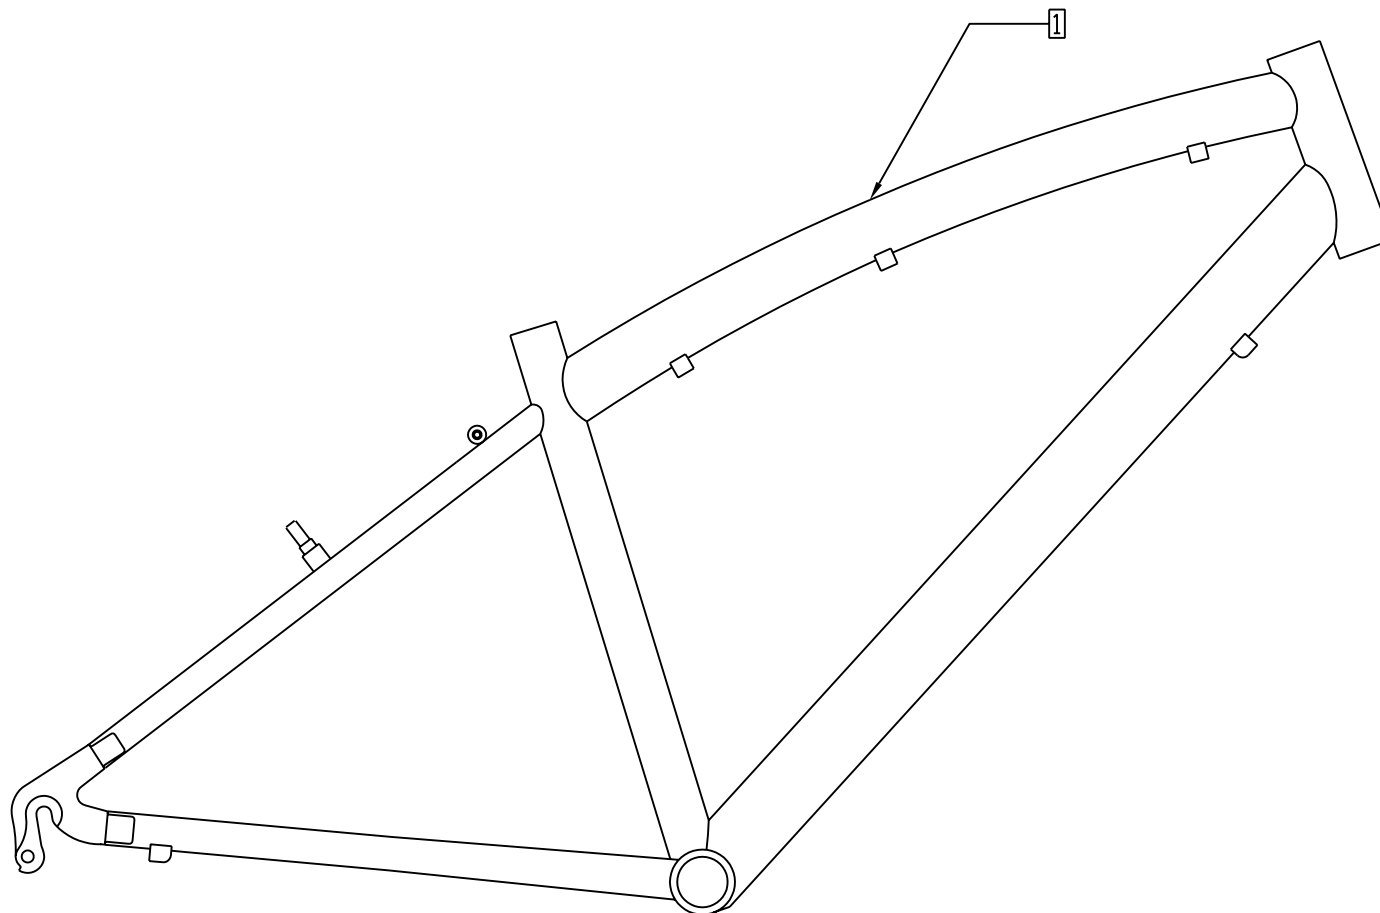

2001 ARCADIA, ROSARIO & NEWPORT FRAME ASSEMBLY

2001 ARCADIA, ROSARIO & NEWPORT FRAME ASSEMBLY

ITEM#	PART#	KIT#	QTY.	DESCRIPTION
1	F017020		1	01 FRAME ARCADIA SMALL
1	F017040		1	01 FRAME ARCADIA MEDIUM
1	F017060		1	01 FRAME ARCADIA LARGE
1	F017080		1	01 FRAME ARCADIA WAY BIG
1	F017040W		1	01 FRAME ARCADIA WOMENS
1	F017120		1	01 FRAME ROSARIO SMALL
1	F017140		1	01 FRAME ROSARIO MEDIUM
1	F017160		1	01 FRAME ROSARIO LARGE
1	F017180		1	01 FRAME ROSARIO WAY BIG
1	F017140W		1	01 FRAME ROSARIO WOMENS
1	F017220		1	01 FRAME NEWPORT SMALL
1	F017240		1	01 FRAME NEWPORT MEDIUM
1	F017260		1	01 FRAME NEWPORT LARGE
1	F017280		1	01 FRAME NEWPORT WAY BIG
1	F017240W		1	01 FRAME NEWPORT WOMENS