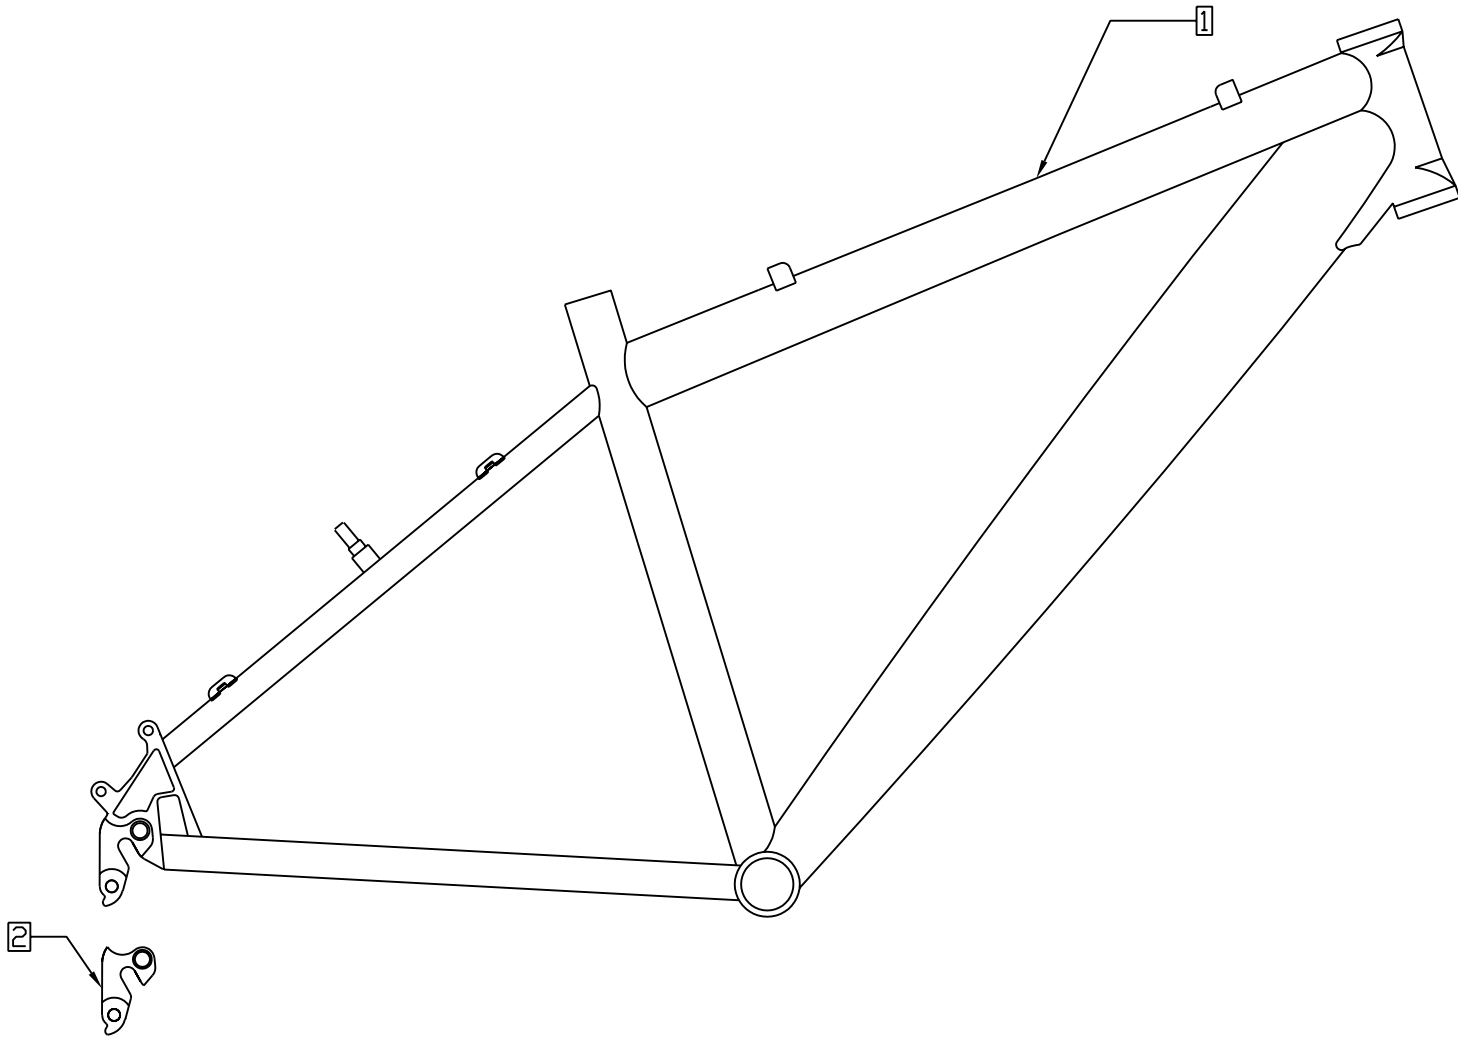

# 2001 BRASS & FLYIN' MONKEY FRAME ASSEMBLY

## 2001 BRASS & FLYIN' MONKEY FRAME ASSEMBLY

ITEM#	PART#	KIT#	QTY.	DESCRIPTION
1	F015020		1	01 FRAME BRASS MONKEY SMALL
1	F015040		1	01 FRAME BRASS MONKEY MEDIUM
1	F015060		1	01 FRAME BRASS MONKEY LARGE
1	F015120		1	01 FRAME FLYIN' MONKEY SMALL
1	F015140		1	01 FRAME FLYIN' MONKEY MEDIUM
1	F015160		1	01 FRAME FLYIN' MONKEY LARGE
2	K013011	K013011	1	DERAILLEUR HANGER WITH SCREW