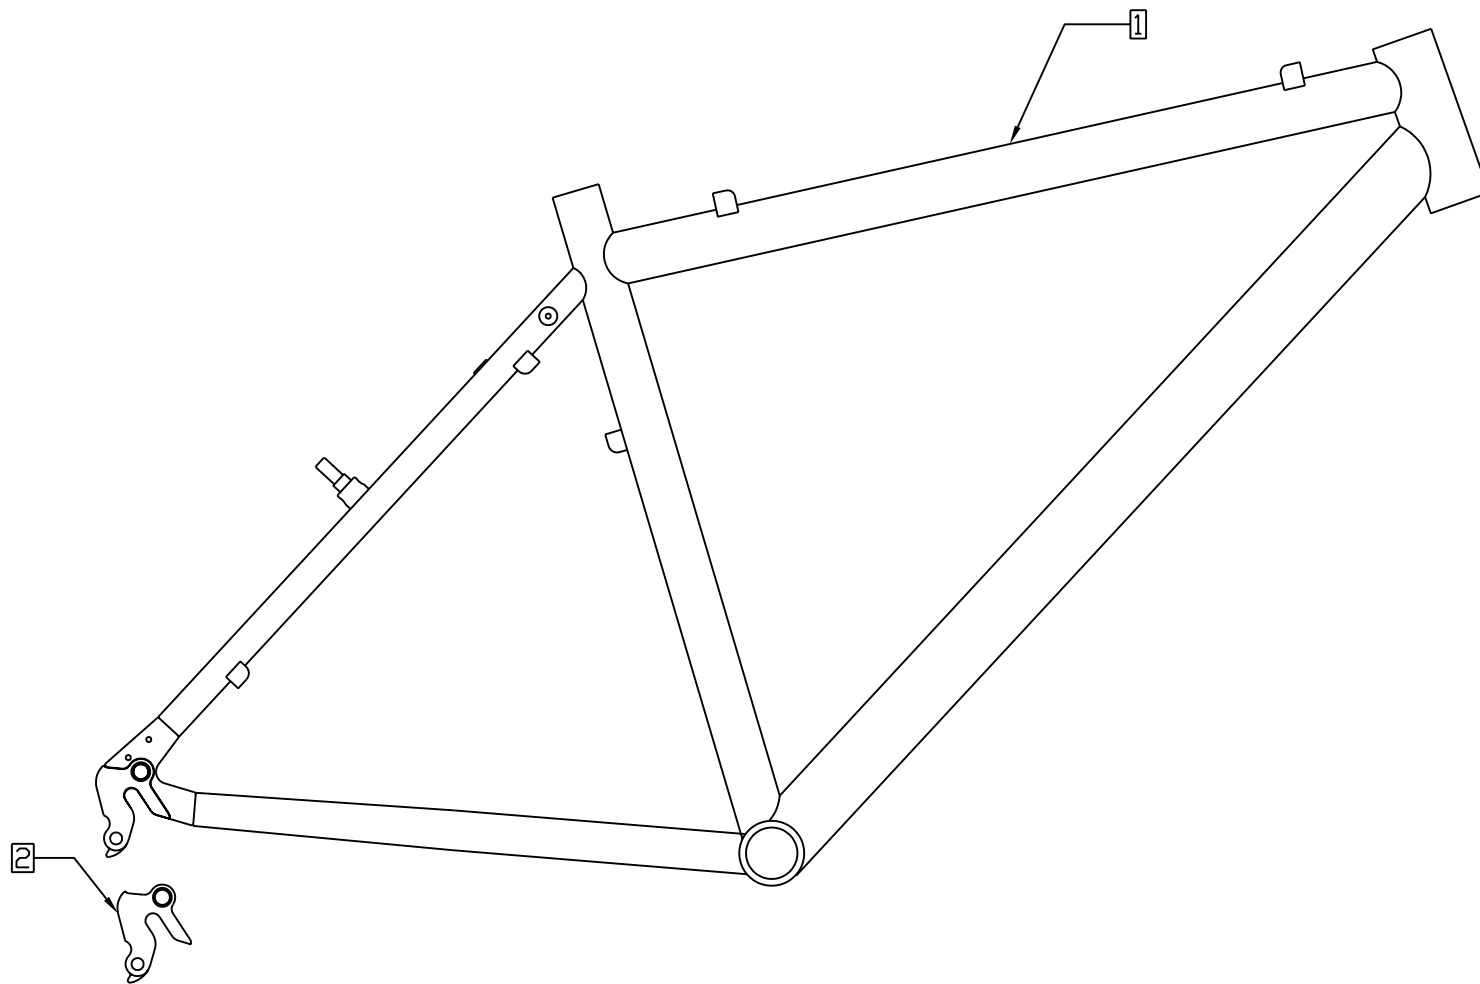

2001 ZED 2.0 FRAME ASSEMBLY

2001 ZED 2.0 FRAME ASSEMBLY

ITEM#	PART#	KIT#	QTY.	DESCRIPTION
1	F014420		1	01 FRAME ZED 2.0 SMALL RED/BLACK
1	F014440		1	01 FRAME ZED 2.0 MEDIUM RED/BLACK
1	F014460		1	01 FRAME ZED 2.0 LARGE RED/BLACK
1	F014480		1	01 FRAME ZED 2.0 WAY BIG RED/BLACK
1	F014520		1	01 FRAME ZED 2.0 SMALL BLUE/BLACK
1	F014540		1	01 FRAME ZED 2.0 MEDIUM BLUE/BLACK
1	F014560		1	01 FRAME ZED 2.0 LARGE BLUE/BLACK
1	F014580		1	01 FRAME ZED 2.0 WAY BIG BLUE/BLACK
2	K013012	K013012	1	DERAILLEUR HANGER WITH SCREW