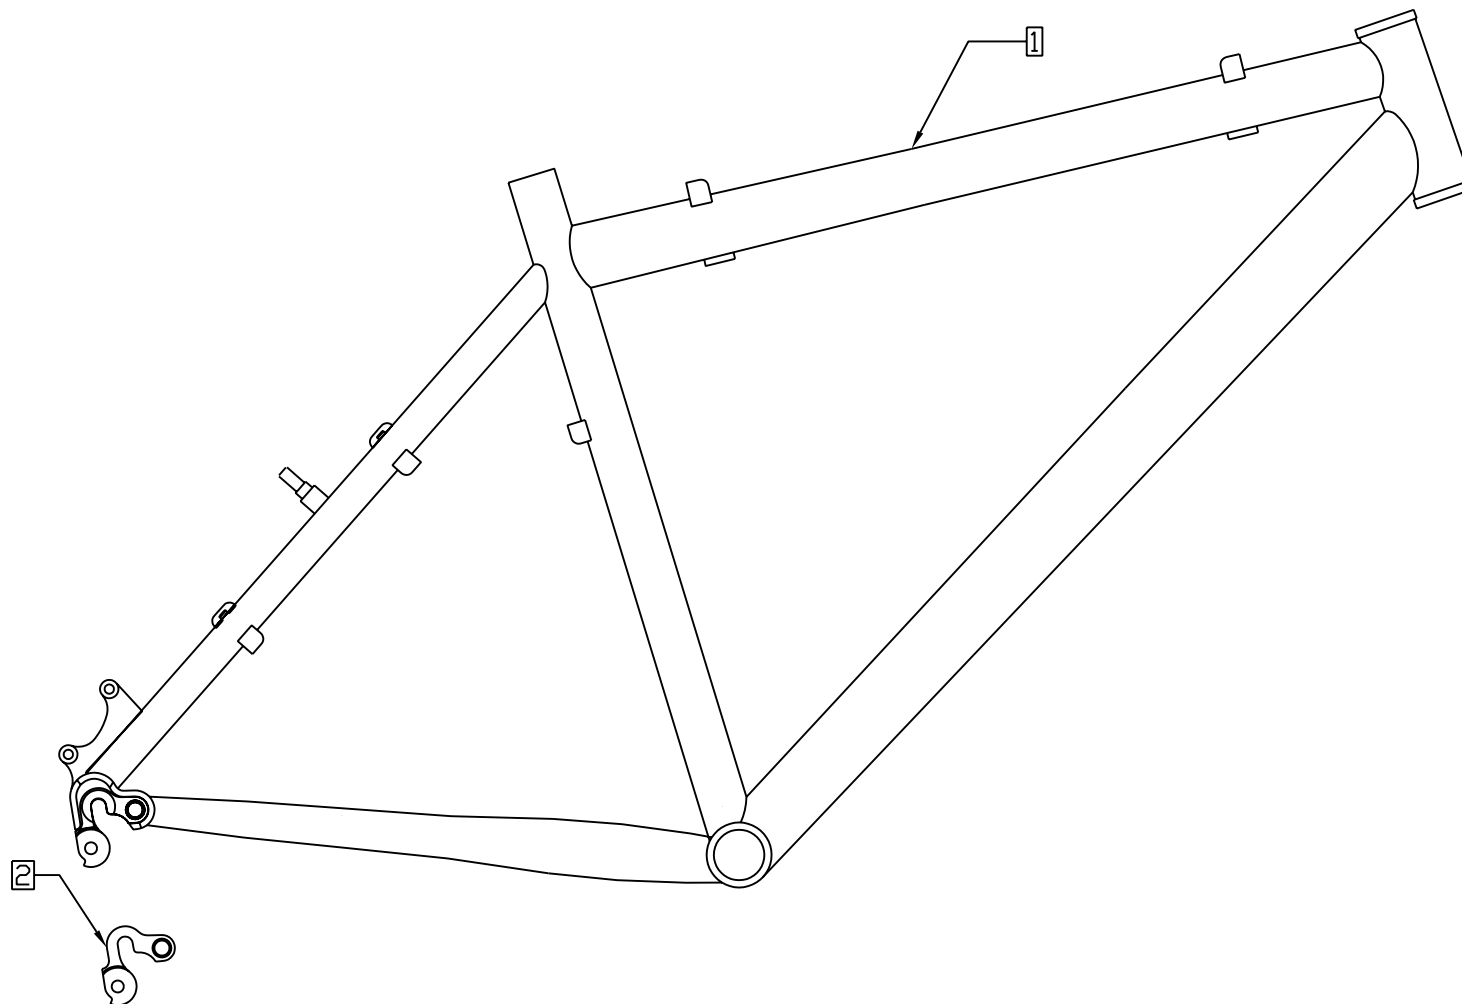

2001 ZED TEAM & ZED 5.0, 4.0 & 3.0 FRAME ASSEMBLY

2001 ZED TEAM, 5.0, 4.0 & 3.0 FRAME ASSEMBLY

ITEM#	PART#	KIT#	QTY.	DESCRIPTION
1	F014020		1	01 FRAME ZED TEAM SMALL
1	F014040		1	01 FRAME ZED TEAM MEDIUM
1	F014060		1	01 FRAME ZED TEAM LARGE
1	F014080		1	01 FRAME ZED TEAM WAY BIG
1	F014120		1	01 FRAME ZED 5.0 SMALL
1	F014140		1	01 FRAME ZED 5.0 MEDIUM
1	F014160		1	01 FRAME ZED 5.0 LARGE
1	F014180		1	01 FRAME ZED 5.0 WAY BIG
1	F014220		1	01 FRAME ZED 4.0 SMALL
1	F014240		1	01 FRAME ZED 4.0 MEDIUM
1	F014260		1	01 FRAME ZED 4.0 LARGE
1	F014280		1	01 FRAME ZED 4.0 WAY BIG
1	F014320		1	01 FRAME ZED 3.0 SMALL
1	F014340		1	01 FRAME ZED 3.0 MEDIUM
1	F014360		1	01 FRAME ZED 3.0 LARGE
1	F014380		1	01 FRAME ZED 3.0 WAY BIG
2	K013016	K013016	1	DERAILLEUR HANGER WITH SCREW