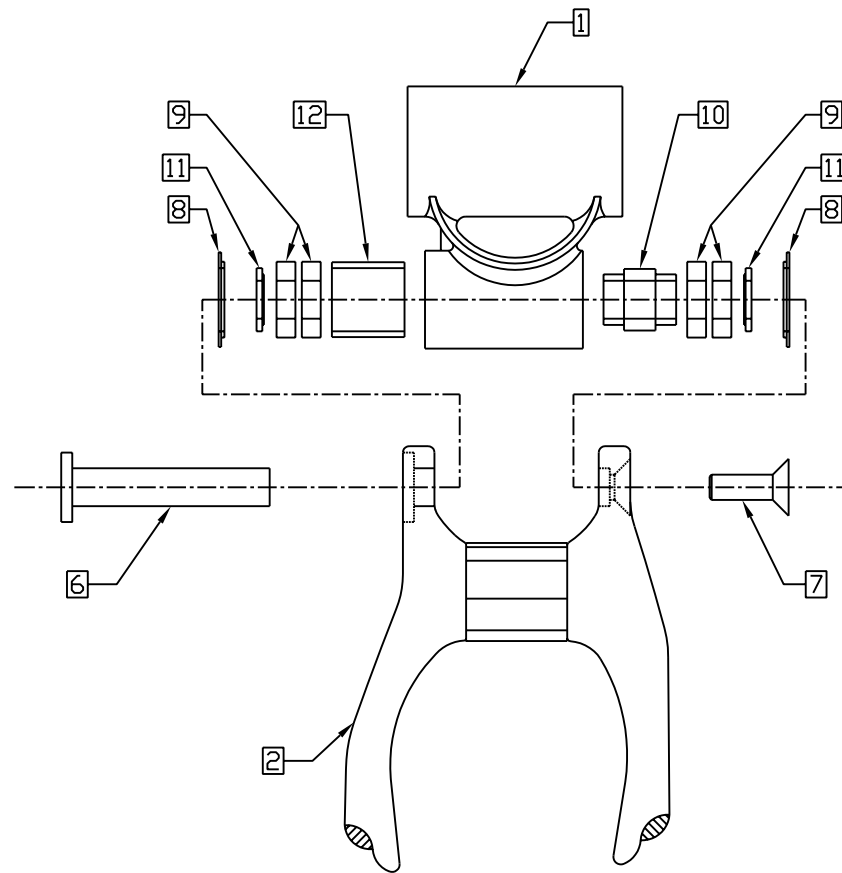

2002 LAUNCH 5.0 & 4.0 PIVOT ASSEMBLY

Swinglink detail

Pivot detail

2002 LAUNCH FRAME ASSEMBLY

ITEM#	PART#	KIT#	QTY.	DESCRIPTION
1	F022020		1	02 FRONT TRIANGLE LAUNCH 5.0 SMALL
1	F022040		1	02 FRONT TRIANGLE LAUNCH 5.0 MEDIUM
1	F022060		1	02 FRONT TRIANGLE LAUNCH 5.0 LARGE
1	F022080		1	02 FRONT TRIANGLE LAUNCH 5.0 WAY BIG
1	F022120		1	02 FRONT TRIANGLE LAUNCH 4.0 SMALL
1	F022140		1	02 FRONT TRIANGLE LAUNCH 4.0 MEDIUM
1	F022160		1	02 FRONT TRIANGLE LAUNCH 4.0 LARGE
1	F022180		1	02 FRONT TRIANGLE LAUNCH 4.0 WAY BIG
2	F022030		1	02 CHAINSTAY LAUNCH 5.0
2	F022130		1	02 CHAINSTAY LAUNCH 4.0
3	F022050		1	02 SEATSTAY LAUNCH 5.0 SMALL
3	F022051		1	02 SEATSTAY LAUNCH 5.0 MEDIUM
3	F022052		1	02 SEATSTAY LAUNCH 5.0 LARGE
3	F022053		1	02 SEATSTAY LAUNCH 5.0 WAY BIG
3	F022150		1	02 SEATSTAY LAUNCH 4.0 SMALL
3	F022151		1	02 SEATSTAY LAUNCH 4.0 MEDIUM
3	F022152		1	02 SEATSTAY LAUNCH 4.0 LARGE
3	F022153		1	02 SEATSTAY LAUNCH 4.0 WAY BIG
4	14995	RK011	2	SCREW M4 X 8 FHCS
5	14926-1	RK011	1	DERAILLEUR HANGER KIT FS BIKES
6	16338	K0225706151	1	PIVOT AXLE
7	16335	K0225706151	1	SCREW M8 X 1.25 X 20 BHCS
8	16348	K0225706151	2	SEAL WASHER
9	16340	K0225706151	4	BEARING
10	16345		1	PIVOT SPACER INNER
11	16346		2	WASHER ALUMINUM
12	16347		1	PIVOT SPACER OUTER
13	28-5027-0		2	SCREW, M6 X 1.0 X 20 FHCS
14	28-9023-3	K0225706151	4	BEARING, FLANGED
15	28-8165-0	K0225706151	2	PIVOT SPACER
16	28-9107-0		2	SCREW M6 X 1.0 X 8 X L18.5 BHCS
17	28-9038-5		4	CARTRIDGE BEARING
18	28-3000-B		2	WASHER
19	28-9023-6		2	WASHER
20	28-9107-1		2	PEM NUT
21	28-9005-F		1	SCREW M6 X 1.0 X 44 SHCS
22	28-9023-5		2	SEAL WASHER FRAME
23	28-3000-7		1	WASHER
24	28-3000-A		2	WASHER
25	28-8181-0		1	PIVOT AXLE SWINGLINK
26	28-8179-0		1	SWINGLINK
27	28-3000-2		1	WASHER
28	28-9005-L		1	SCREW M8 X 1.25 X 64 SHCS
29	28-3001-2		1	NUT X M8 X 1.25
30	S021010		1	NOLEEN NR-1 SPORT SHOCK SMALL/MEDIUM
30	S021020		1	NOLEEN NR-1 SPORT SHOCK LARGE/WAY BIG
30	S021110		1	NOLEEN NR-2 SPORT SHOCK SMALL/MEDIUM
30	S021120		1	NOLEEN NR-2 SPORT SHOCK LARGE/WAY BIG