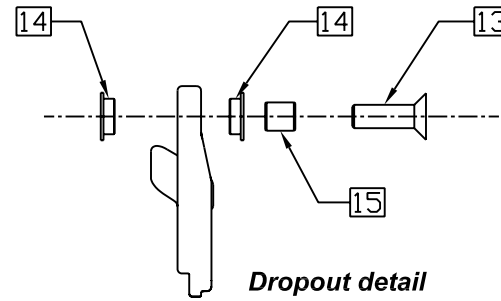

2002 LAUNCH 5.0 & 4.0 PIVOT ASSEMBLY

Swinglink detail

Pivot detail

2002 LAUNCH FRAME ASSEMBLY

ITEM#	PART#	KIT#	QTY.	DESCRIPTION
1	F022020		1	02 FRONT TRIANGLE LAUNCH 5.0 SMALL
1	F022040		1	02 FRONT TRIANGLE LAUNCH 5.0 MEDIUM
1	F022060		1	02 FRONT TRIANGLE LAUNCH 5.0 LARGE
1	F022080		1	02 FRONT TRIANGLE LAUNCH 5.0 WAY BIG
1	F022120		1	02 FRONT TRIANGLE LAUNCH 4.0 SMALL
1	F022140		1	02 FRONT TRIANGLE LAUNCH 4.0 MEDIUM
1	F022160		1	02 FRONT TRIANGLE LAUNCH 4.0 LARGE
1	F022180		1	02 FRONT TRIANGLE LAUNCH 4.0 WAY BIG
2	F022030		1	02 CHAINSTAY LAUNCH 5.0
2	F022130		1	02 CHAINSTAY LAUNCH 4.0
3	F022050		1	02 SEATSTAY LAUNCH 5.0 SMALL
3	F022051		1	02 SEATSTAY LAUNCH 5.0 MEDIUM
3	F022052		1	02 SEATSTAY LAUNCH 5.0 LARGE
3	F022053		1	02 SEATSTAY LAUNCH 5.0 WAY BIG
3	F022150		1	02 SEATSTAY LAUNCH 4.0 SMALL
3	F022151		1	02 SEATSTAY LAUNCH 4.0 MEDIUM
3	F022152		1	02 SEATSTAY LAUNCH 4.0 LARGE
3	F022153		1	02 SEATSTAY LAUNCH 4.0 WAY BIG
4	14995	RK011	2	SCREW M4 X 8 FHCS
5	14926-1	RK011	1	DERAILLEUR HANGER KIT FS BIKES
6	16338	K0225706151	1	PIVOT AXLE
7	16335	K0225706151	1	SCREW M8 X 1.25 X 20 BHCS
8	16348	K0225706151	2	SEAL WASHER
9	16340	K0225706151	4	BEARING
10	16345		1	PIVOT SPACER INNER
11	16346		2	WASHER ALUMINUM
12	16347		1	PIVOT SPACER OUTER
13	28-5027-0		2	SCREW, M6 X 1.0 X 20 FHCS
14	28-9023-3	K0225706151	4	BEARING, FLANGED
15	28-8165-0	K0225706151	2	PIVOT SPACER
16	28-9107-0		2	SCREW M6 X 1.0 X 8 X L18.5 BHCS
17	28-9038-5		4	CARTRIDGE BEARING
18	28-3000-B		2	WASHER
19	28-9023-6		2	WASHER
20	28-9107-1		2	PEM NUT
21	28-9005-F		1	SCREW M6 X 1.0 X 44 SHCS
22	28-9023-5		2	SEAL WASHER FRAME
23	28-3000-7		1	WASHER
24	28-3000-A		2	WASHER
25	28-8181-0		1	PIVOT AXLE SWINGLINK
26	28-8179-0		1	SWINGLINK
27	28-3000-2		1	WASHER
28	28-9005-L		1	SCREW M8 X 1.25 X 64 SHCS
29	28-3001-2		1	NUT X M8 X 1.25
30	S021010		1	NOLEEN NR-1 SPORT SHOCK SMALL/MEDIUM
30	S021020		1	NOLEEN NR-1 SPORT SHOCK LARGE/WAY BIG
30	S021110		1	NOLEEN NR-2 SPORT SHOCK SMALL/MEDIUM
30	S021120		1	NOLEEN NR-2 SPORT SHOCK LARGE/WAY BIG