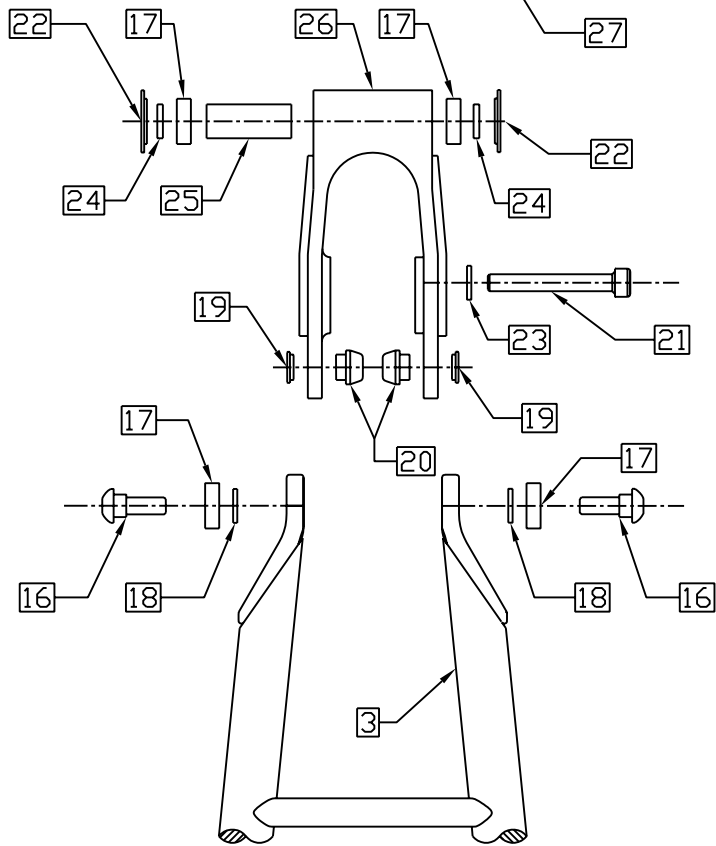

2002 LAUNCH 5.0 & 4.0 PIVOT ASSEMBLY

Swinglink detail

Pivot detail

2002 LAUNCH FRAME ASSEMBLY

ITEM#	PART#	KIT#	QTY.	DESCRIPTION
1	F022020		1	02 FRONT TRIANGLE LAUNCH 5.0 SMALL
1	F022040		1	02 FRONT TRIANGLE LAUNCH 5.0 MEDIUM
1	F022060		1	02 FRONT TRIANGLE LAUNCH 5.0 LARGE
1	F022080		1	02 FRONT TRIANGLE LAUNCH 5.0 WAY BIG
1	F022120		1	02 FRONT TRIANGLE LAUNCH 4.0 SMALL
1	F022140		1	02 FRONT TRIANGLE LAUNCH 4.0 MEDIUM
1	F022160		1	02 FRONT TRIANGLE LAUNCH 4.0 LARGE
1	F022180		1	02 FRONT TRIANGLE LAUNCH 4.0 WAY BIG
2	F022030		1	02 CHAINSTAY LAUNCH 5.0
2	F022130		1	02 CHAINSTAY LAUNCH 4.0
3	F022050		1	02 SEATSTAY LAUNCH 5.0 SMALL
3	F022051		1	02 SEATSTAY LAUNCH 5.0 MEDIUM
3	F022052		1	02 SEATSTAY LAUNCH 5.0 LARGE
3	F022053		1	02 SEATSTAY LAUNCH 5.0 WAY BIG
3	F022150		1	02 SEATSTAY LAUNCH 4.0 SMALL
3	F022151		1	02 SEATSTAY LAUNCH 4.0 MEDIUM
3	F022152		1	02 SEATSTAY LAUNCH 4.0 LARGE
3	F022153		1	02 SEATSTAY LAUNCH 4.0 WAY BIG
4	14995	RK011	2	SCREW M4 X 8 FHCS
5	14926-1	RK011	1	DERAILLEUR HANGER KIT FS BIKES
6	16338	K0225706151	1	PIVOT AXLE
7	16335	K0225706151	1	SCREW M8 X 1.25 X 20 BHCS
8	16348	K0225706151	2	SEAL WASHER
9	16340	K0225706151	4	BEARING
10	16345		1	PIVOT SPACER INNER
11	16346		2	WASHER ALUMINUM
12	16347		1	PIVOT SPACER OUTER
13	28-5027-0		2	SCREW, M6 X 1.0 X 20 FHCS
14	28-9023-3	K0225706151	4	BEARING, FLANGED
15	28-8165-0	K0225706151	2	PIVOT SPACER
16	28-9107-0		2	SCREW M6 X 1.0 X 8 X L18.5 BHCS
17	28-9038-5		4	CARTRIDGE BEARING
18	28-3000-B		2	WASHER
19	28-9023-6		2	WASHER
20	28-9107-1		2	PEM NUT
21	28-9005-F		1	SCREW M6 X 1.0 X 44 SHCS
22	28-9023-5		2	SEAL WASHER FRAME
23	28-3000-7		1	WASHER
24	28-3000-A		2	WASHER
25	28-8181-0		1	PIVOT AXLE SWINGLINK
26	28-8179-0		1	SWINGLINK
27	28-3000-2		1	WASHER
28	28-9005-L		1	SCREW M8 X 1.25 X 64 SHCS
29	28-3001-2		1	NUT X M8 X 1.25
30	S021010		1	NOLEEN NR-1 SPORT SHOCK SMALL/MEDIUM
30	S021020		1	NOLEEN NR-1 SPORT SHOCK LARGE/WAY BIG
30	S021110		1	NOLEEN NR-2 SPORT SHOCK SMALL/MEDIUM
30	S021120		1	NOLEEN NR-2 SPORT SHOCK LARGE/WAY BIG