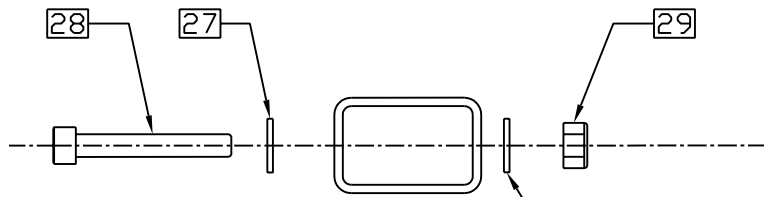

2002 LAUNCH 5.0 & 4.0 PIVOT ASSEMBLY

Swinglink detail

Pivot detail

2002 LAUNCH FRAME ASSEMBLY

ITEM#	PART#	KIT#	QTY.	DESCRIPTION
1	F022020		1	02 FRONT TRIANGLE LAUNCH 5.0 SMALL
1	F022040		1	02 FRONT TRIANGLE LAUNCH 5.0 MEDIUM
1	F022060		1	02 FRONT TRIANGLE LAUNCH 5.0 LARGE
1	F022080		1	02 FRONT TRIANGLE LAUNCH 5.0 WAY BIG
1	F022120		1	02 FRONT TRIANGLE LAUNCH 4.0 SMALL
1	F022140		1	02 FRONT TRIANGLE LAUNCH 4.0 MEDIUM
1	F022160		1	02 FRONT TRIANGLE LAUNCH 4.0 LARGE
1	F022180		1	02 FRONT TRIANGLE LAUNCH 4.0 WAY BIG
2	F022030		1	02 CHAINSTAY LAUNCH 5.0
2	F022130		1	02 CHAINSTAY LAUNCH 4.0
3	F022050		1	02 SEATSTAY LAUNCH 5.0 SMALL
3	F022051		1	02 SEATSTAY LAUNCH 5.0 MEDIUM
3	F022052		1	02 SEATSTAY LAUNCH 5.0 LARGE
3	F022053		1	02 SEATSTAY LAUNCH 5.0 WAY BIG
3	F022150		1	02 SEATSTAY LAUNCH 4.0 SMALL
3	F022151		1	02 SEATSTAY LAUNCH 4.0 MEDIUM
3	F022152		1	02 SEATSTAY LAUNCH 4.0 LARGE
3	F022153		1	02 SEATSTAY LAUNCH 4.0 WAY BIG
4	14995	RK011	2	SCREW M4 X 8 FHCS
5	14926-1	RK011	1	DERAILLEUR HANGER KIT FS BIKES
6	16338	K0225706151	1	PIVOT AXLE
7	16335	K0225706151	1	SCREW M8 X 1.25 X 20 BHCS
8	16348	K0225706151	2	SEAL WASHER
9	16340	K0225706151	4	BEARING
10	16345		1	PIVOT SPACER INNER
11	16346		2	WASHER ALUMINUM
12	16347		1	PIVOT SPACER OUTER
13	28-5027-0		2	SCREW, M6 X 1.0 X 20 FHCS
14	28-9023-3	K0225706151	4	BEARING, FLANGED
15	28-8165-0	K0225706151	2	PIVOT SPACER
16	28-9107-0		2	SCREW M6 X 1.0 X 8 X L18.5 BHCS
17	28-9038-5		4	CARTRIDGE BEARING
18	28-3000-B		2	WASHER
19	28-9023-6		2	WASHER
20	28-9107-1		2	PEM NUT
21	28-9005-F		1	SCREW M6 X 1.0 X 44 SHCS
22	28-9023-5		2	SEAL WASHER FRAME
23	28-3000-7		1	WASHER
24	28-3000-A		2	WASHER
25	28-8181-0		1	PIVOT AXLE SWINGLINK
26	28-8179-0		1	SWINGLINK
27	28-3000-2		1	WASHER
28	28-9005-L		1	SCREW M8 X 1.25 X 64 SHCS
29	28-3001-2		1	NUT X M8 X 1.25
30	S021010		1	NOLEEN NR-1 SPORT SHOCK SMALL/MEDIUM
30	S021020		1	NOLEEN NR-1 SPORT SHOCK LARGE/WAY BIG
30	S021110		1	NOLEEN NR-2 SPORT SHOCK SMALL/MEDIUM
30	S021120		1	NOLEEN NR-2 SPORT SHOCK LARGE/WAY BIG