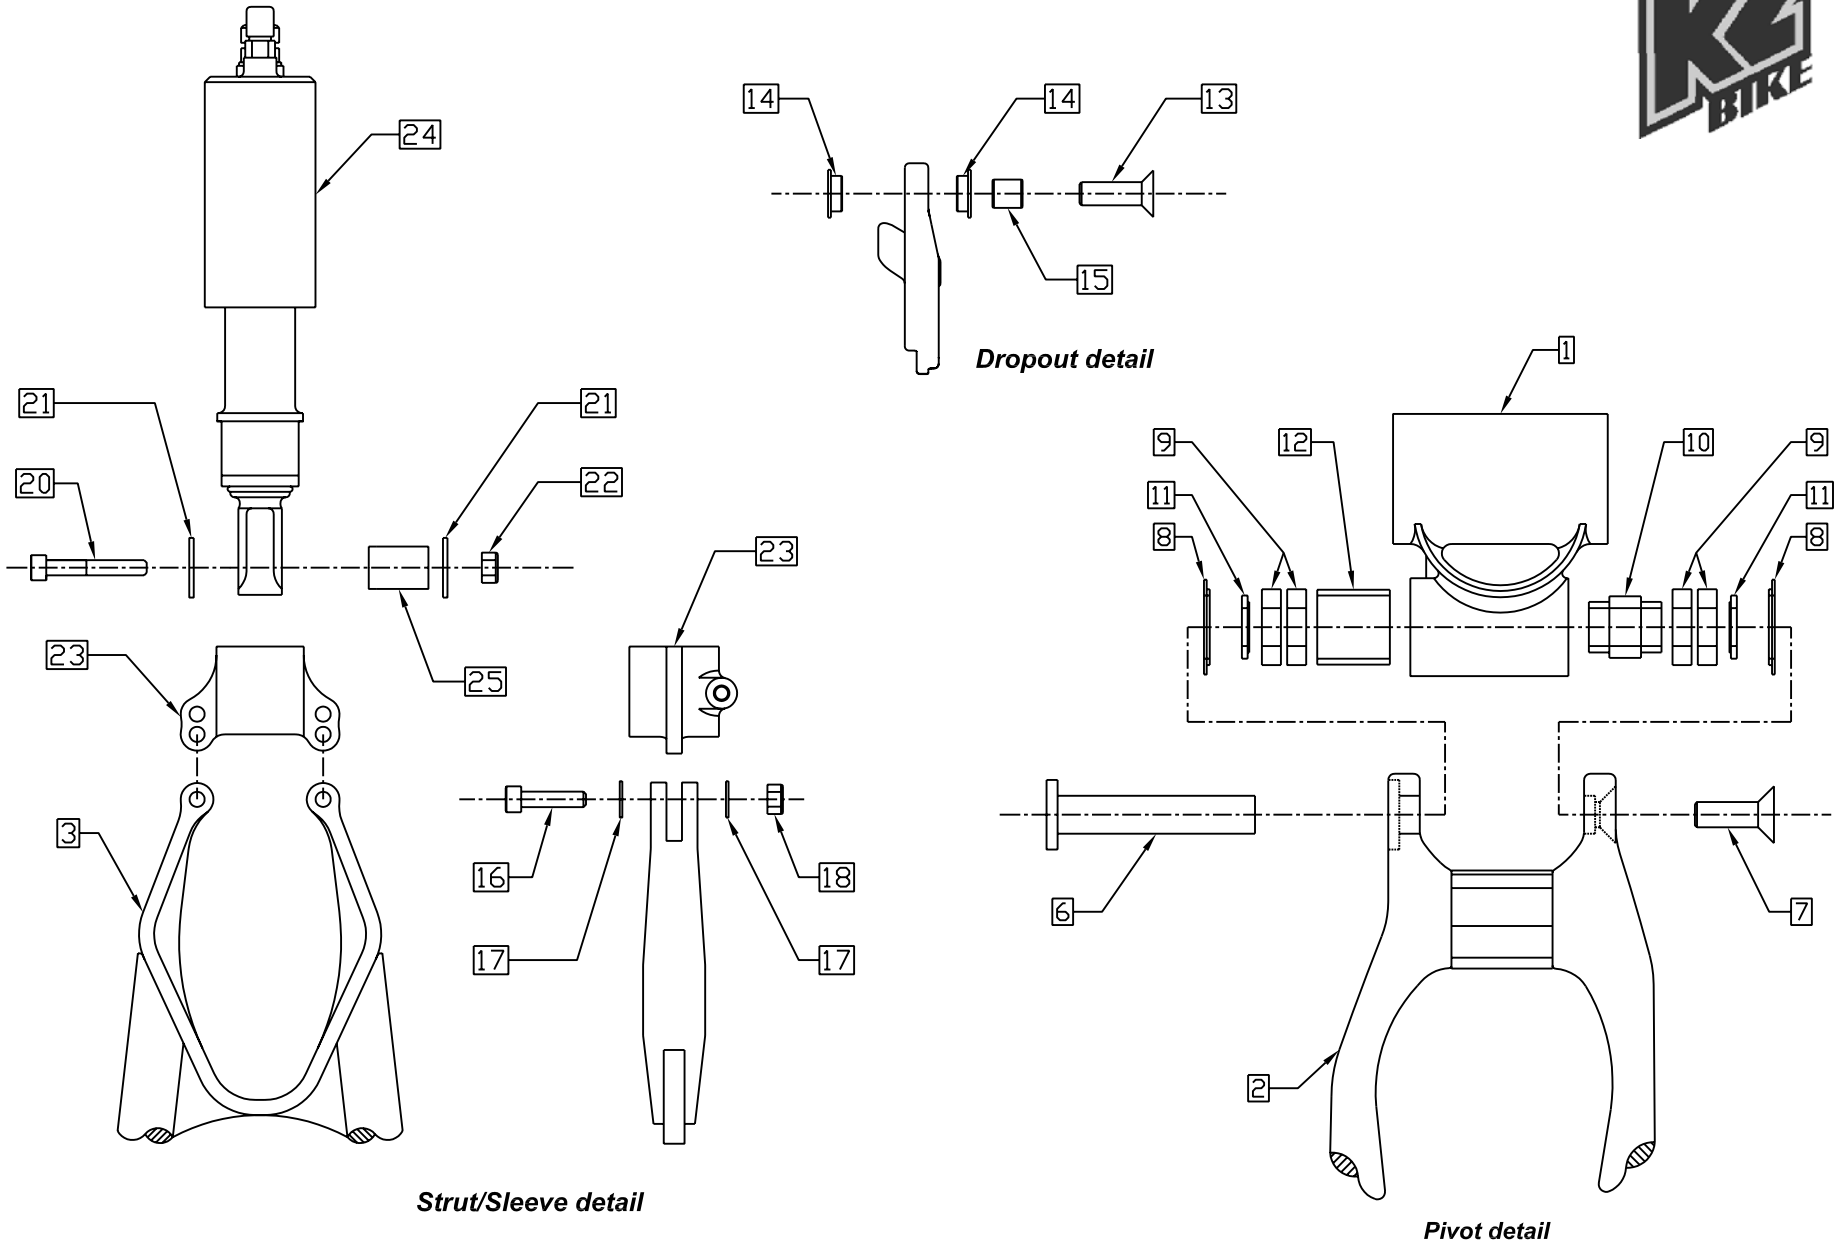

2002 RAZORBACK FRAME ASSEMBLY

For Strut/Sleeve detail see page 2

For dropout detail see page 2

For pivot detail see page 2

2002 RAZORBACK PIVOT ASSEMBLY

2002 RAZORBACK FRAME ASSEMBLY

ITEM#	PART#	KIT#	QTY.	DESCRIPTION
1	F021020		1	02 FRONT TRIANGLE RAZORBACK SL SMALL
1	F021040		1	02 FRONT TRIANGLE RAZORBACK SL MEDIUM
1	F021060		1	02 FRONT TRIANGLE RAZORBACK SL LARGE
1	F021080		1	02 FRONT TRIANGLE RAZORBACK SL WAY BIG
1	F021120		1	02 FRONT TRIANGLE RAZORBACK TEAM SMALL
1	F021140		1	02 FRONT TRIANGLE RAZORBACK TEAM MEDIUM
1	F021160		1	02 FRONT TRIANGLE RAZORBACK TEAM LARGE
1	F021180		1	02 FRONT TRIANGLE RAZORBACK TEAM WAY BIG
1	F021220		1	02 FRONT TRIANGLE RAZORBACK 4.0 SMALL
1	F021240		1	02 FRONT TRIANGLE RAZORBACK 4.0 MEDIUM
1	F021260		1	02 FRONT TRIANGLE RAZORBACK 4.0 LARGE
1	F021280		1	02 FRONT TRIANGLE RAZORBACK 4.0 WAY BIG
1	F021320		1	02 FRONT TRIANGLE RAZORBACK 3.0 SMALL
1	F021340		1	02 FRONT TRIANGLE RAZORBACK 3.0 MEDIUM
1	F021360		1	02 FRONT TRIANGLE RAZORBACK 3.0 LARGE
1	F021380		1	02 FRONT TRIANGLE RAZORBACK 3.0 WAY BIG
2	F021030		1	02 CHAINSTAY SL/TEAM
2	F021230		1	02 CHAINSTAY 4.0
2	F021330		1	02 CHAINSTAY 3.0
3	F021050		1	02 SEATSTAY TEAM SL SMALL/MEDIUM/LARGE
3	F021051		1	02 SEATSTAY TEAM SL WAY BIG
3	F021150		1	02 SEATSTAY TEAM SMALL/MEDIUM/LARGE
3	F021151		1	02 SEATSTAY TEAM WAY BIG
3	F021250		1	02 SEATSTAY 4.0 SMALL/MEDIUM/LARGE
3	F021251		1	02 SEATSTAY 4.0 WAY BIG
3	F021350		1	02 SEATSTAY 3.0 SMALL/MEDIUM/LARGE
3	F021351		1	02 SEATSTAY 3.0 WAY BIG
4	14995	RK011	2	SCREW M4 X 8 FHCS
5	14926-1	RK011	1	DERAILLEUR HANGER KIT FS BIKES
6	16338	K0225705151	1	PIVOT AXLE
7	16335	K0225705151	1	SCREW M8 X 1.25 X 20 BHCS
8	16348	K0225705151	2	SEAL WASHER
9	16340	K0225705151	4	BEARING
10	16345		1	PIVOT SPACER INNER
11	16346		2	WASHER ALUMINUM
12	16347		1	PIVOT SPACER OUTER
13	28-5027-0		2	SCREW, M6 X 1.0 X 20 FHCS
14	28-9023-3	K0225705151	4	BEARING, FLANGED
15	28-8165-0	K0225705151	2	PIVOT SPACER
16	28-5000-7		2	SCREW, M6 X 1.0 X 25 SHCS
17	28-3000-7		3	WASHER
18	28-3001-14		2	NUT
19	28-5000-7		1	SCREW, M6 X 1.0 X 25 SHCS
20	28-9078-3		1	SCREW, M6 X 1.0 X 40 SHCS
21	28-3000-3		1	WASHER
22	28-9078-4		1	NUT, M6
23	28-8162-0		1	SHOCK SLEEVE
24	K01901		1	AIR PULL SHOCK
25	16323		1	AIR PULL SHOCK SPACER