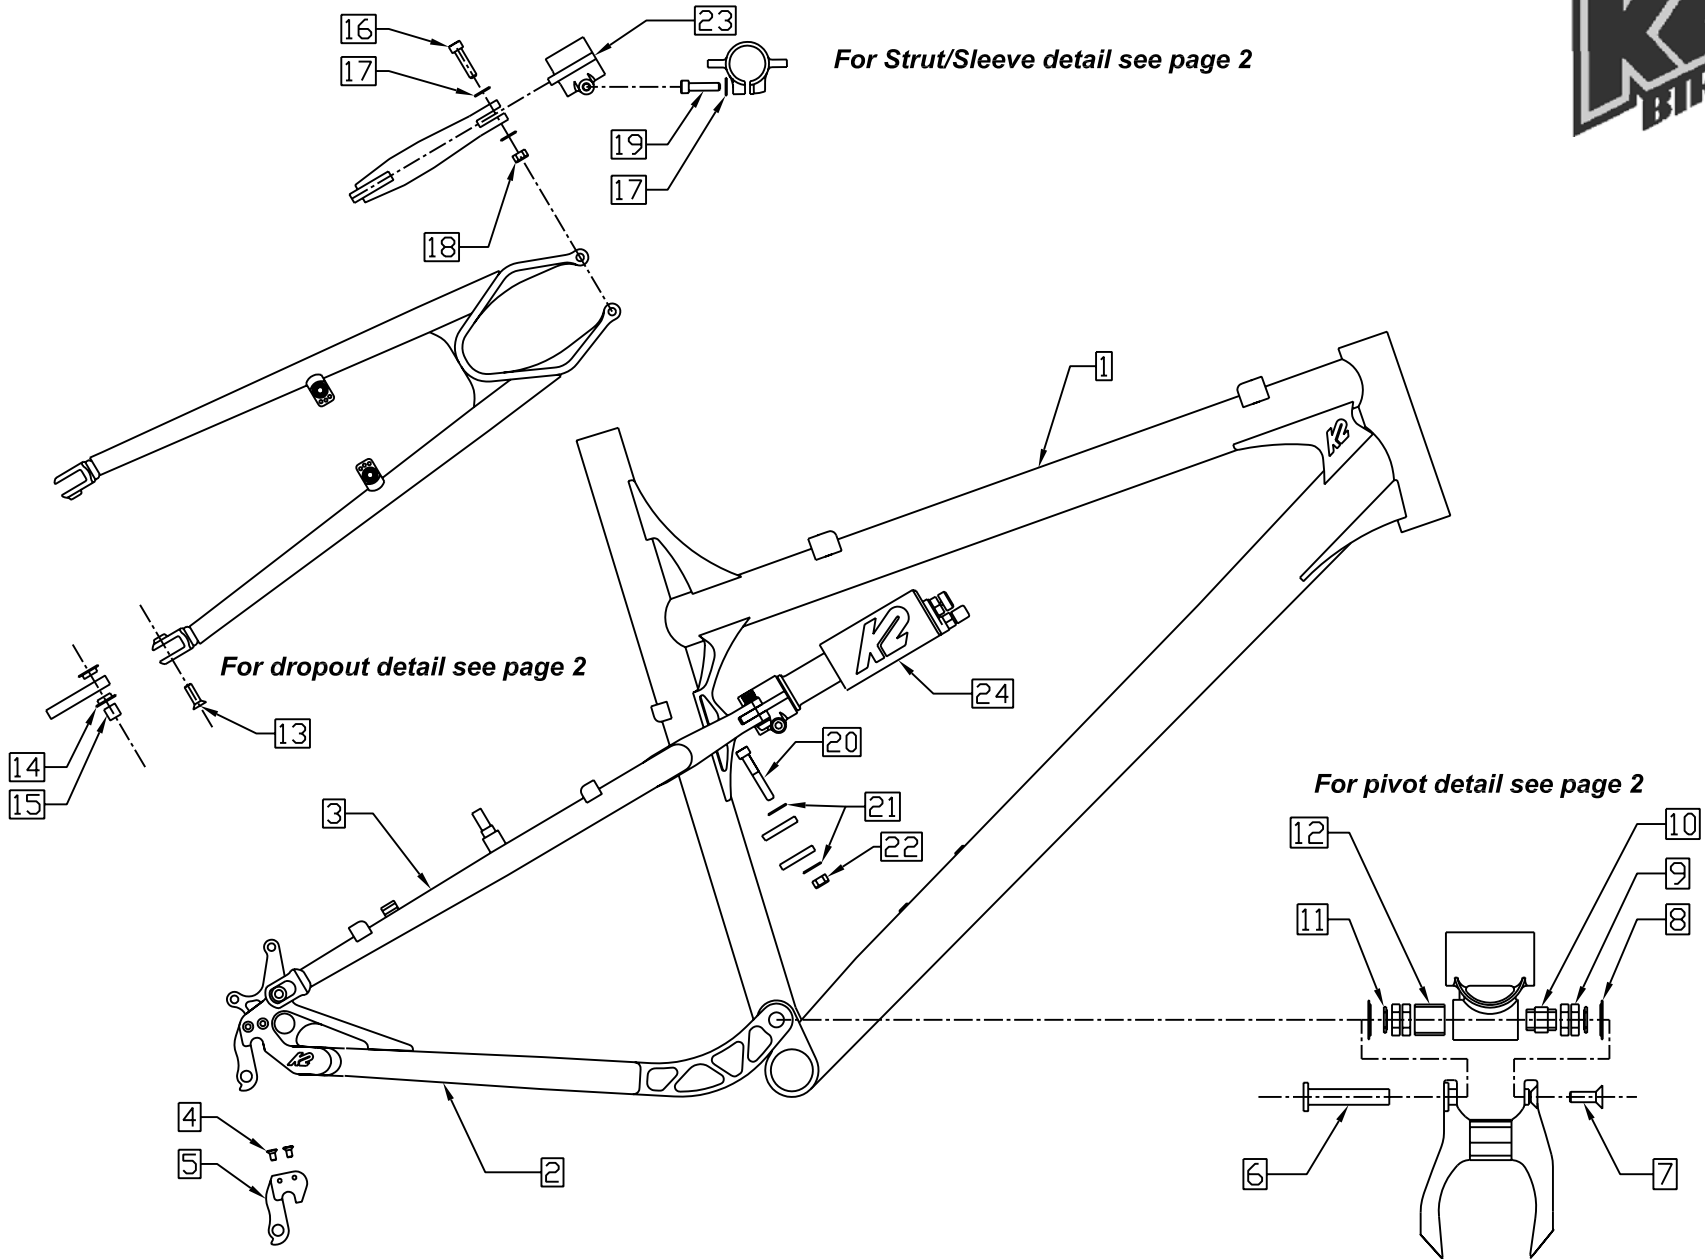

2002 RAZORBACK FRAME ASSEMBLY

For Strut/Sleeve detail see page 2

For dropout detail see page 2

For pivot detail see page 2

2002 RAZORBACK PIVOT ASSEMBLY

2002 RAZORBACK FRAME ASSEMBLY

ITEM#	PART#	KIT#	QTY.	DESCRIPTION
1	F021020		1	02 FRONT TRIANGLE RAZORBACK SL SMALL
1	F021040		1	02 FRONT TRIANGLE RAZORBACK SL MEDIUM
1	F021060		1	02 FRONT TRIANGLE RAZORBACK SL LARGE
1	F021080		1	02 FRONT TRIANGLE RAZORBACK SL WAY BIG
1	F021120		1	02 FRONT TRIANGLE RAZORBACK TEAM SMALL
1	F021140		1	02 FRONT TRIANGLE RAZORBACK TEAM MEDIUM
1	F021160		1	02 FRONT TRIANGLE RAZORBACK TEAM LARGE
1	F021180		1	02 FRONT TRIANGLE RAZORBACK TEAM WAY BIG
1	F021220		1	02 FRONT TRIANGLE RAZORBACK 4.0 SMALL
1	F021240		1	02 FRONT TRIANGLE RAZORBACK 4.0 MEDIUM
1	F021260		1	02 FRONT TRIANGLE RAZORBACK 4.0 LARGE
1	F021280		1	02 FRONT TRIANGLE RAZORBACK 4.0 WAY BIG
1	F021320		1	02 FRONT TRIANGLE RAZORBACK 3.0 SMALL
1	F021340		1	02 FRONT TRIANGLE RAZORBACK 3.0 MEDIUM
1	F021360		1	02 FRONT TRIANGLE RAZORBACK 3.0 LARGE
1	F021380		1	02 FRONT TRIANGLE RAZORBACK 3.0 WAY BIG
2	F021030		1	02 CHAINSTAY SL/TEAM
2	F021230		1	02 CHAINSTAY 4.0
2	F021330		1	02 CHAINSTAY 3.0
3	F021050		1	02 SEATSTAY TEAM SL SMALL/MEDIUM/LARGE
3	F021051		1	02 SEATSTAY TEAM SL WAY BIG
3	F021150		1	02 SEATSTAY TEAM SMALL/MEDIUM/LARGE
3	F021151		1	02 SEATSTAY TEAM WAY BIG
3	F021250		1	02 SEATSTAY 4.0 SMALL/MEDIUM/LARGE
3	F021251		1	02 SEATSTAY 4.0 WAY BIG
3	F021350		1	02 SEATSTAY 3.0 SMALL/MEDIUM/LARGE
3	F021351		1	02 SEATSTAY 3.0 WAY BIG
4	14995	RK011	2	SCREW M4 X 8 FHCS
5	14926-1	RK011	1	DERAILLEUR HANGER KIT FS BIKES
6	16338	K0225705151	1	PIVOT AXLE
7	16335	K0225705151	1	SCREW M8 X 1.25 X 20 BHCS
8	16348	K0225705151	2	SEAL WASHER
9	16340	K0225705151	4	BEARING
10	16345		1	PIVOT SPACER INNER
11	16346		2	WASHER ALUMINUM
12	16347		1	PIVOT SPACER OUTER
13	28-5027-0		2	SCREW, M6 X 1.0 X 20 FHCS
14	28-9023-3	K0225705151	4	BEARING, FLANGED
15	28-8165-0	K0225705151	2	PIVOT SPACER
16	28-5000-7		2	SCREW, M6 X 1.0 X 25 SHCS
17	28-3000-7		3	WASHER
18	28-3001-14		2	NUT
19	28-5000-7		1	SCREW, M6 X 1.0 X 25 SHCS
20	28-9078-3		1	SCREW, M6 X 1.0 X 40 SHCS
21	28-3000-3		1	WASHER
22	28-9078-4		1	NUT, M6
23	28-8162-0		1	SHOCK SLEEVE
24	K01901		1	AIR PULL SHOCK
25	16323		1	AIR PULL SHOCK SPACER