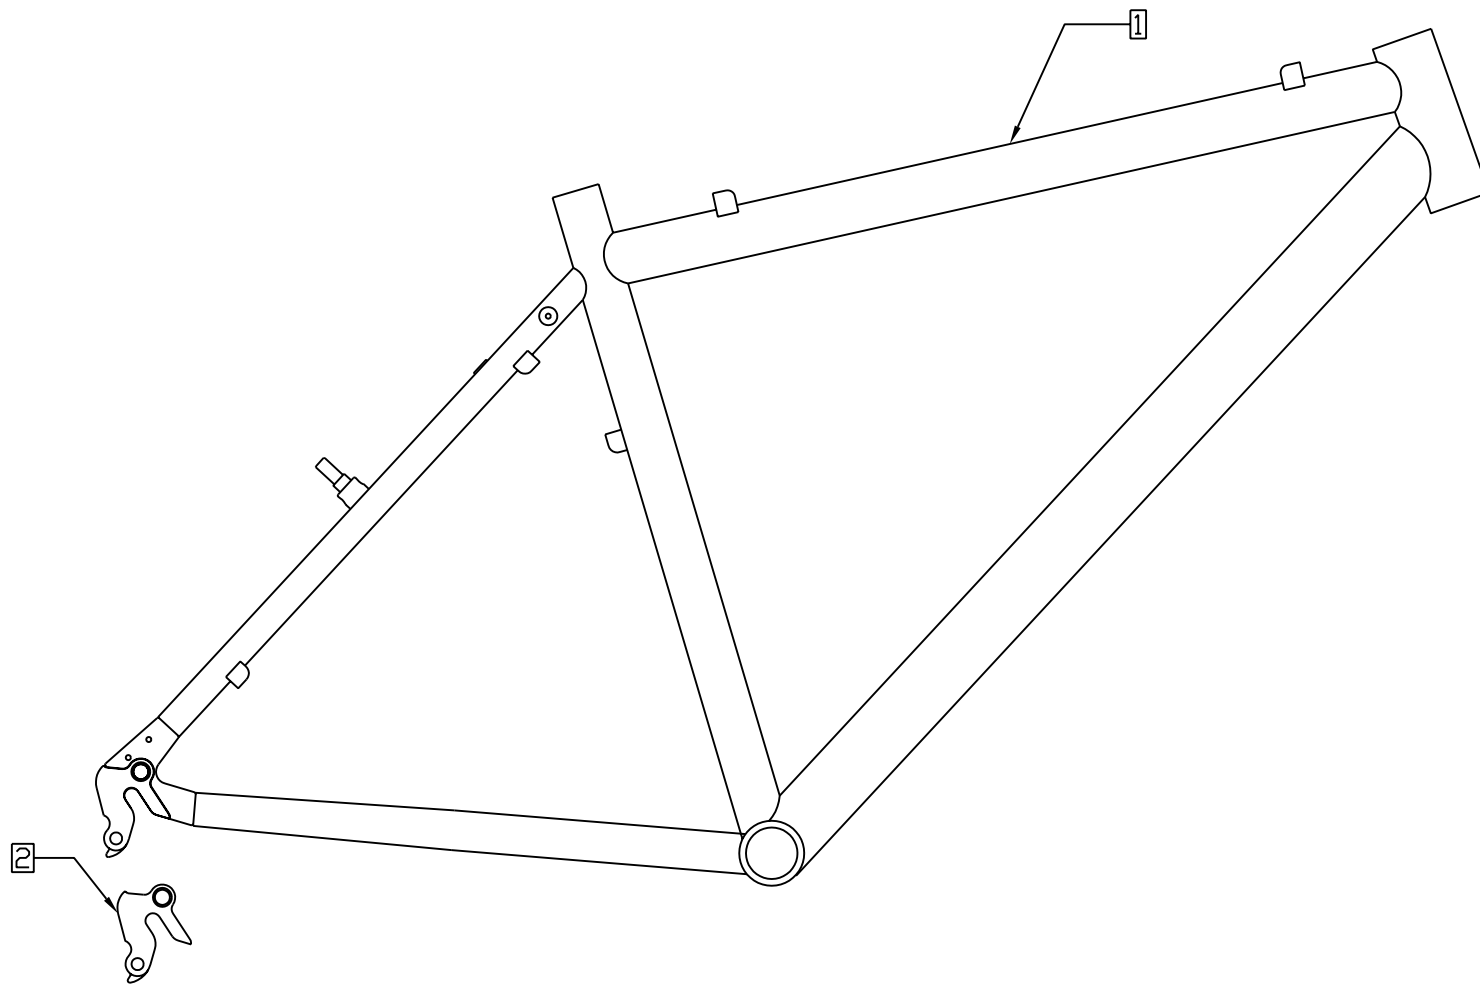

2002 ZED 2.0 & 1.0 FRAME ASSEMBLY

2002 ZED 2.0 & 1.0 FRAME ASSEMBLY

ITEM#	PART#	KIT#	QTY.	DESCRIPTION
1	F024320		1	02 FRAME, ZED 2.0 BLUE/BLACK SMALL
1	F024340		1	02 FRAME, ZED 2.0 BLUE/BLACK MEDIUM
1	F024360		1	02 FRAME, ZED 2.0 BLUE/BLACK LARGE
1	F024380		1	02 FRAME, ZED 2.0 BLUE/BLACK WAY BIG
1	F024420		1	02 FRAME, ZED 2.0 RED/BLACK SMALL
1	F024440		1	02 FRAME, ZED 2.0 RED/BLACK MEDIUM
1	F024460		1	02 FRAME, ZED 2.0 RED/BLACK LARGE
1	F024480		1	02 FRAME, ZED 2.0 RED/BLACK WAY BIG
1	F024520		1	02 FRAME, ZED 1.0 SILVER/WHITE SMALL
1	F024540		1	02 FRAME, ZED 1.0 SILVER/WHITE MEDIUM
1	F024560		1	02 FRAME, ZED 1.0 SILVER/WHITE LARGE
1	F024580		1	02 FRAME, ZED 1.0 SILVER/WHITE WAYBIG
1	F024620		1	02 FRAME, ZED 1.0 BLACK/YELLOW SMALL
1	F024640		1	02 FRAME, ZED 1.0 BLACK/YELLOW MEDIUM
1	F024660		1	02 FRAME, ZED 1.0 BLACK/YELLOW LARGE
1	F024680		1	02 FRAME, ZED 1.0 BLACK/YELLOW WAY BIG
2	K013012	K013012	1	DERAILLEUR HANGER WITH SCREW