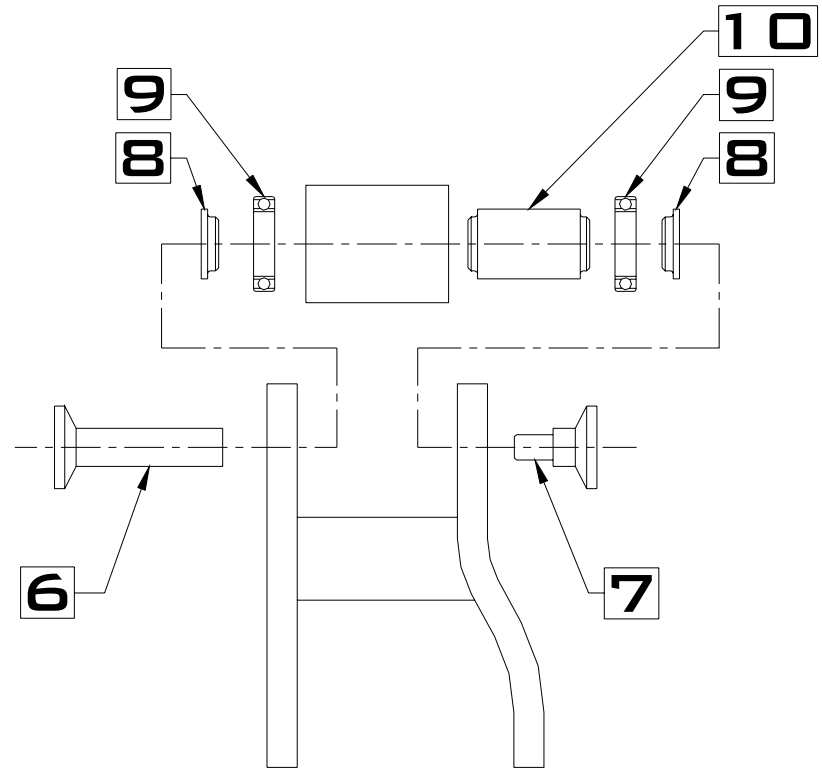

2003 ATTACK FRAME ASSEMBLY

2003 ATTACK FRAME ASSEMBLY

2003 ATTACK FRAME ASSEMBLY

ITEM#	PART#	KIT#	QTY.	DESCRIPTION
1	K033025152		1	03 FRONT TRIANGLE ATTACK 3.0 SMALL
1	K033025154		1	03 FRONT TRIANGLE ATTACK 3.0 MEDIUM
1	K033025156		1	03 FRONT TRIANGLE ATTACK 3.0 LARGE
1	K033025158		1	03 FRONT TRIANGLE ATTACK 3.0 WAY BIG
1	K033028152		1	03 FRONT TRIANGLE ATTACK 2.0 SMALL
1	K033028154		1	03 FRONT TRIANGLE ATTACK 2.0 MEDIUM
1	K033028156		1	03 FRONT TRIANGLE ATTACK 2.0 LARGE
1	K033028158		1	03 FRONT TRIANGLE ATTACK 2.0 WAY BIG
1	K033031152		1	03 FRONT TRIANGLE ATTACK 1.0 SMALL
1	K033031154		1	03 FRONT TRIANGLE ATTACK 1.0 MEDIUM
1	K033031156		1	03 FRONT TRIANGLE ATTACK 1.0 LARGE
1	K033031158		1	03 FRONT TRIANGLE ATTACK 1.0 WAY BIG
2	K033027150		1	03 CHAINSTAY ATTACK 3.0
2	K033030150		1	03 CHAINSTAY ATTACK 2.0
2	K033033150		1	03 CHAINSTAY ATTACK 1.0
3	K033026152		1	03 SEATSTAY ATTACK 3.0 SMALL
3	K033026154		1	03 SEATSTAY ATTACK 3.0 MEDIUM
3	K033026156		1	03 SEATSTAY ATTACK 3.0 LARGE/WAY BIG
3	K033029152		1	03 SEATSTAY ATTACK 2.0 SMALL
3	K033029154		1	03 SEATSTAY ATTACK 2.0 MEDIUM
3	K033029156		1	03 SEATSTAY ATTACK 2.0 LARGE/WAY BIG
3	K033032152		1	03 SEATSTAY ATTACK 1.0 SMALL
3	K033032154		1	03 SEATSTAY ATTACK 1.0 MEDIUM
3	K033032156		1	03 SEATSTAY ATTACK 1.0 LARGE/WAY BIG
4	14995	RK011	2	SCREW M4 X 8 FHCS
5	14926-1	RK011	1	DERAILLEUR HANGER KIT FS BIKES
6	28-8177-0	K032774110	1	PIVOT AXLE, MAIN PIVOT
7	28-8177-0	K032774110	1	SCREW M8 X 1.25 X 12 FHCS
8	28-8176-0	K032774110	2	WASHER, MAIN PIVOT
9	28-9038-1	K032774110	2	BEARING, MAIN PIVOT
10	28-8175-0		1	PIVOT SPACER, MAIN PIVOT
11	28-5027-0-L		2	SCREW M6 X 1.0 X 20 FHCS
12	28-8165-1	K032774110	2	PIVOT SPACER
13	28-9023-3	K032774110	4	BEARING, FLANGED
14	28-3000-B	K032774110	2	WASHER, SEATSTAY $\varnothing 12$ X $\varnothing 6$ X 1.5
15	28-9038-5	K032774110	2	BEARING, SEATSTAY
16	28-9107-0		2	SCREW, M6 X 1.0 X 8 X L18.5 BHCS
17	28-9023-6	K032774110	2	BEARING, FLANGED LINK
18	28-9107-0		2	PEM NUT, LINK
19	28-8181-0		1	PIVOT SPACER, LINK
20	28-9038-5	K032774110	2	BEARING, LINK
21	28-3000-A	K032774110	2	WASHER, LINK $\varnothing 12$ X $\varnothing 18$ X 2
22	28-9023-5	K032774110	2	SEAL WASHER, LINK
23	28-9005-L-L		1	SCREW, M8 X 1.25 X 64 SHCS
24	28-90005-F-L		1	SCREW, M6 X 1.0 X 44 SHCS
25	28-3000-2		1	WASHER $\varnothing 19$ X $\varnothing 8.5$ X 2
26	28-3001-2		1	NUT, M8
27	28-8179-1		1	LINK
28	28-3000-7		1	WASHER, $\varnothing 14$ X $\varnothing 6.5$ X 1
29	28-9078-1		1	SCREW, M6 X 1.0 X 12
30	28-9078-1		1	SCREW, M6 X 1.0 X 34 X $\varnothing 8$
31	28-3000-4		2	WASHER, $\varnothing 16$ X $\varnothing 8.5$ X 1
32	N/A		1	SHOCK