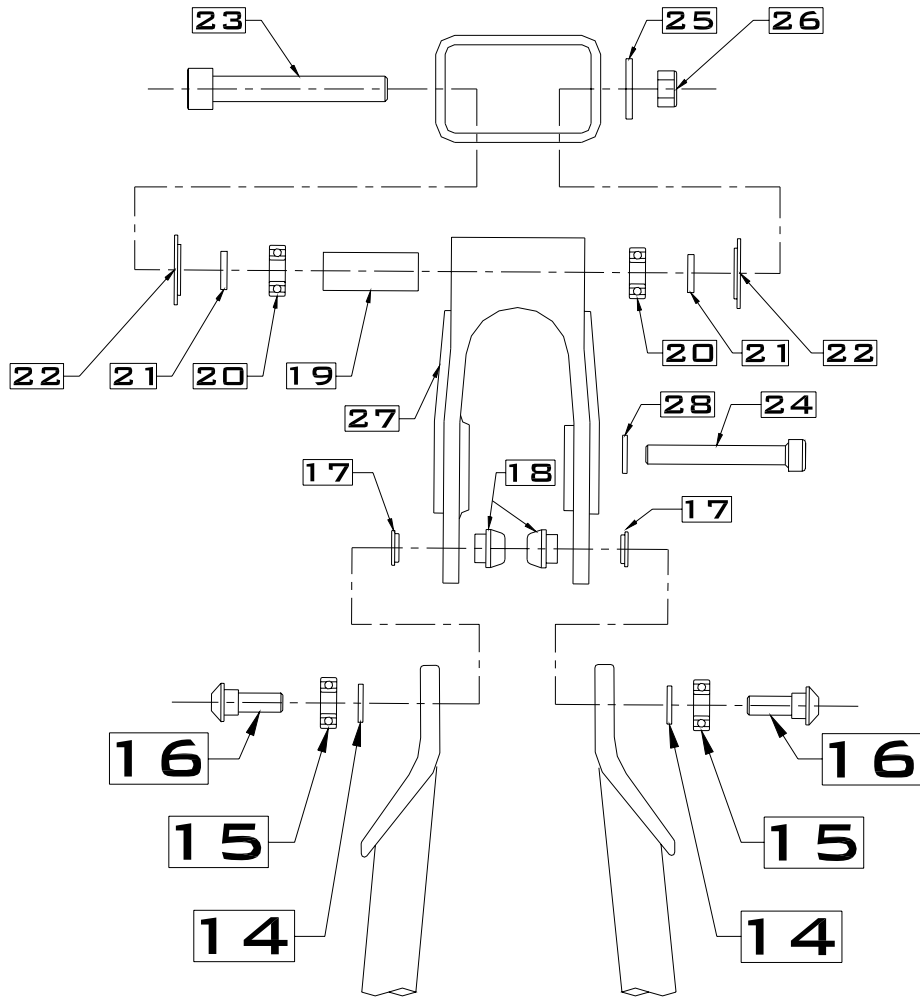

2003 ATTACK FRAME ASSEMBLY

2003 ATTACK FRAME ASSEMBLY

2003 ATTACK FRAME ASSEMBLY

ITEM#	PART#	KIT#	QTY.	DESCRIPTION
1	K033025152		1	03 FRONT TRIANGLE ATTACK 3.0 SMALL
1	K033025154		1	03 FRONT TRIANGLE ATTACK 3.0 MEDIUM
1	K033025156		1	03 FRONT TRIANGLE ATTACK 3.0 LARGE
1	K033025158		1	03 FRONT TRIANGLE ATTACK 3.0 WAY BIG
1	K033028152		1	03 FRONT TRIANGLE ATTACK 2.0 SMALL
1	K033028154		1	03 FRONT TRIANGLE ATTACK 2.0 MEDIUM
1	K033028156		1	03 FRONT TRIANGLE ATTACK 2.0 LARGE
1	K033028158		1	03 FRONT TRIANGLE ATTACK 2.0 WAY BIG
1	K033031152		1	03 FRONT TRIANGLE ATTACK 1.0 SMALL
1	K033031154		1	03 FRONT TRIANGLE ATTACK 1.0 MEDIUM
1	K033031156		1	03 FRONT TRIANGLE ATTACK 1.0 LARGE
1	K033031158		1	03 FRONT TRIANGLE ATTACK 1.0 WAY BIG
2	K033027150		1	03 CHAINSTAY ATTACK 3.0
2	K033030150		1	03 CHAINSTAY ATTACK 2.0
2	K033033150		1	03 CHAINSTAY ATTACK 1.0
3	K033026152		1	03 SEATSTAY ATTACK 3.0 SMALL
3	K033026154		1	03 SEATSTAY ATTACK 3.0 MEDIUM
3	K033026156		1	03 SEATSTAY ATTACK 3.0 LARGE/WAY BIG
3	K033029152		1	03 SEATSTAY ATTACK 2.0 SMALL
3	K033029154		1	03 SEATSTAY ATTACK 2.0 MEDIUM
3	K033029156		1	03 SEATSTAY ATTACK 2.0 LARGE/WAY BIG
3	K033032152		1	03 SEATSTAY ATTACK 1.0 SMALL
3	K033032154		1	03 SEATSTAY ATTACK 1.0 MEDIUM
3	K033032156		1	03 SEATSTAY ATTACK 1.0 LARGE/WAY BIG
4	14995	RK011	2	SCREW M4 X 8 FHCS
5	14926-1	RK011	1	DERAILLEUR HANGER KIT FS BIKES
6	28-8177-0	K032774110	1	PIVOT AXLE, MAIN PIVOT
7	28-8177-0	K032774110	1	SCREW M8 X 1.25 X 12 FHCS
8	28-8176-0	K032774110	2	WASHER, MAIN PIVOT
9	28-9038-1	K032774110	2	BEARING, MAIN PIVOT
10	28-8175-0		1	PIVOT SPACER, MAIN PIVOT
11	28-5027-0-L		2	SCREW M6 X 1.0 X 20 FHCS
12	28-8165-1	K032774110	2	PIVOT SPACER
13	28-9023-3	K032774110	4	BEARING, FLANGED
14	28-3000-B	K032774110	2	WASHER, SEATSTAY $\varnothing 12$ X $\varnothing 6$ X 1.5
15	28-9038-5	K032774110	2	BEARING, SEATSTAY
16	28-9107-0		2	SCREW, M6 X 1.0 X 8 X L18.5 BHCS
17	28-9023-6	K032774110	2	BEARING, FLANGED LINK
18	28-9107-0		2	PEM NUT, LINK
19	28-8181-0		1	PIVOT SPACER, LINK
20	28-9038-5	K032774110	2	BEARING, LINK
21	28-3000-A	K032774110	2	WASHER, LINK $\varnothing 12$ X $\varnothing 18$ X 2
22	28-9023-5	K032774110	2	SEAL WASHER, LINK
23	28-9005-L-L		1	SCREW, M8 X 1.25 X 64 SHCS
24	28-90005-F-L		1	SCREW, M6 X 1.0 X 44 SHCS
25	28-3000-2		1	WASHER $\varnothing 19$ X $\varnothing 8.5$ X 2
26	28-3001-2		1	NUT, M8
27	28-8179-1		1	LINK
28	28-3000-7		1	WASHER, $\varnothing 14$ X $\varnothing 6.5$ X 1
29	28-9078-1		1	SCREW, M6 X 1.0 X 12
30	28-9078-1		1	SCREW, M6 X 1.0 X 34 X $\varnothing 8$
31	28-3000-4		2	WASHER, $\varnothing 16$ X $\varnothing 8.5$ X 1
32	N/A		1	SHOCK