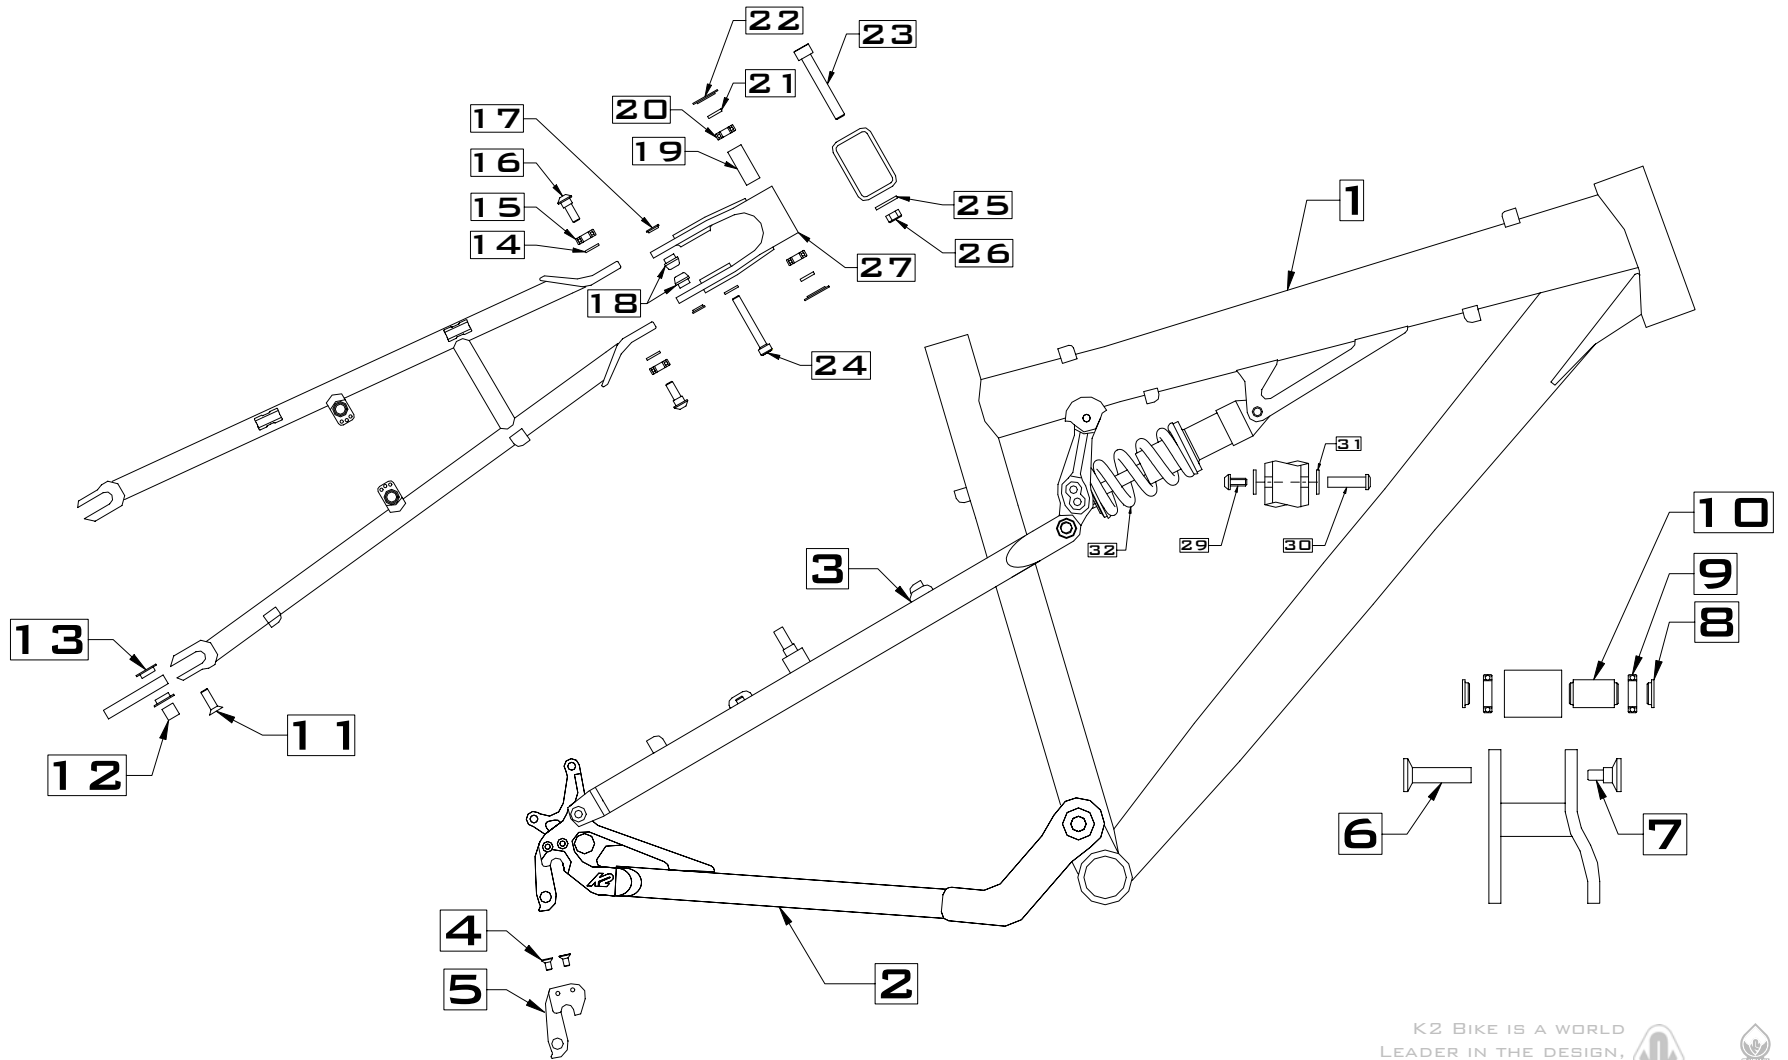

2003 ATTACK FRAME ASSEMBLY

2003 ATTACK FRAME ASSEMBLY

2003 ATTACK FRAME ASSEMBLY

ITEM#	PART#	KIT#	QTY.	DESCRIPTION
1	K033025152		1	03 FRONT TRIANGLE ATTACK 3.0 SMALL
1	K033025154		1	03 FRONT TRIANGLE ATTACK 3.0 MEDIUM
1	K033025156		1	03 FRONT TRIANGLE ATTACK 3.0 LARGE
1	K033025158		1	03 FRONT TRIANGLE ATTACK 3.0 WAY BIG
1	K033028152		1	03 FRONT TRIANGLE ATTACK 2.0 SMALL
1	K033028154		1	03 FRONT TRIANGLE ATTACK 2.0 MEDIUM
1	K033028156		1	03 FRONT TRIANGLE ATTACK 2.0 LARGE
1	K033028158		1	03 FRONT TRIANGLE ATTACK 2.0 WAY BIG
1	K033031152		1	03 FRONT TRIANGLE ATTACK 1.0 SMALL
1	K033031154		1	03 FRONT TRIANGLE ATTACK 1.0 MEDIUM
1	K033031156		1	03 FRONT TRIANGLE ATTACK 1.0 LARGE
1	K033031158		1	03 FRONT TRIANGLE ATTACK 1.0 WAY BIG
2	K033027150		1	03 CHAINSTAY ATTACK 3.0
2	K033030150		1	03 CHAINSTAY ATTACK 2.0
2	K033033150		1	03 CHAINSTAY ATTACK 1.0
3	K033026152		1	03 SEATSTAY ATTACK 3.0 SMALL
3	K033026154		1	03 SEATSTAY ATTACK 3.0 MEDIUM
3	K033026156		1	03 SEATSTAY ATTACK 3.0 LARGE/WAY BIG
3	K033029152		1	03 SEATSTAY ATTACK 2.0 SMALL
3	K033029154		1	03 SEATSTAY ATTACK 2.0 MEDIUM
3	K033029156		1	03 SEATSTAY ATTACK 2.0 LARGE/WAY BIG
3	K033032152		1	03 SEATSTAY ATTACK 1.0 SMALL
3	K033032154		1	03 SEATSTAY ATTACK 1.0 MEDIUM
3	K033032156		1	03 SEATSTAY ATTACK 1.0 LARGE/WAY BIG
4	14995	RK011	2	SCREW M4 X 8 FHCS
5	14926-1	RK011	1	DERAILLEUR HANGER KIT FS BIKES
6	28-8177-0	K032774110	1	PIVOT AXLE, MAIN PIVOT
7	28-8177-0	K032774110	1	SCREW M8 X 1.25 X 12 FHCS
8	28-8176-0	K032774110	2	WASHER, MAIN PIVOT
9	28-9038-1	K032774110	2	BEARING, MAIN PIVOT
10	28-8175-0		1	PIVOT SPACER, MAIN PIVOT
11	28-5027-0-L		2	SCREW M6 X 1.0 X 20 FHCS
12	28-8165-1	K032774110	2	PIVOT SPACER
13	28-9023-3	K032774110	4	BEARING, FLANGED
14	28-3000-B	K032774110	2	WASHER, SEATSTAY $\varnothing 12$ X $\varnothing 6$ X 1.5
15	28-9038-5	K032774110	2	BEARING, SEATSTAY
16	28-9107-0		2	SCREW, M6 X 1.0 X 8 X L18.5 BHCS
17	28-9023-6	K032774110	2	BEARING, FLANGED LINK
18	28-9107-0		2	PEM NUT, LINK
19	28-8181-0		1	PIVOT SPACER, LINK
20	28-9038-5	K032774110	2	BEARING, LINK
21	28-3000-A	K032774110	2	WASHER, LINK $\varnothing 12$ X $\varnothing 18$ X 2
22	28-9023-5	K032774110	2	SEAL WASHER, LINK
23	28-9005-L-L		1	SCREW, M8 X 1.25 X 64 SHCS
24	28-90005-F-L		1	SCREW, M6 X 1.0 X 44 SHCS
25	28-3000-2		1	WASHER $\varnothing 19$ X $\varnothing 8.5$ X 2
26	28-3001-2		1	NUT, M8
27	28-8179-1		1	LINK
28	28-3000-7		1	WASHER, $\varnothing 14$ X $\varnothing 6.5$ X 1
29	28-9078-1		1	SCREW, M6 X 1.0 X 12
30	28-9078-1		1	SCREW, M6 X 1.0 X 34 X $\varnothing 8$
31	28-3000-4		2	WASHER, $\varnothing 16$ X $\varnothing 8.5$ X 1
32	N/A		1	SHOCK