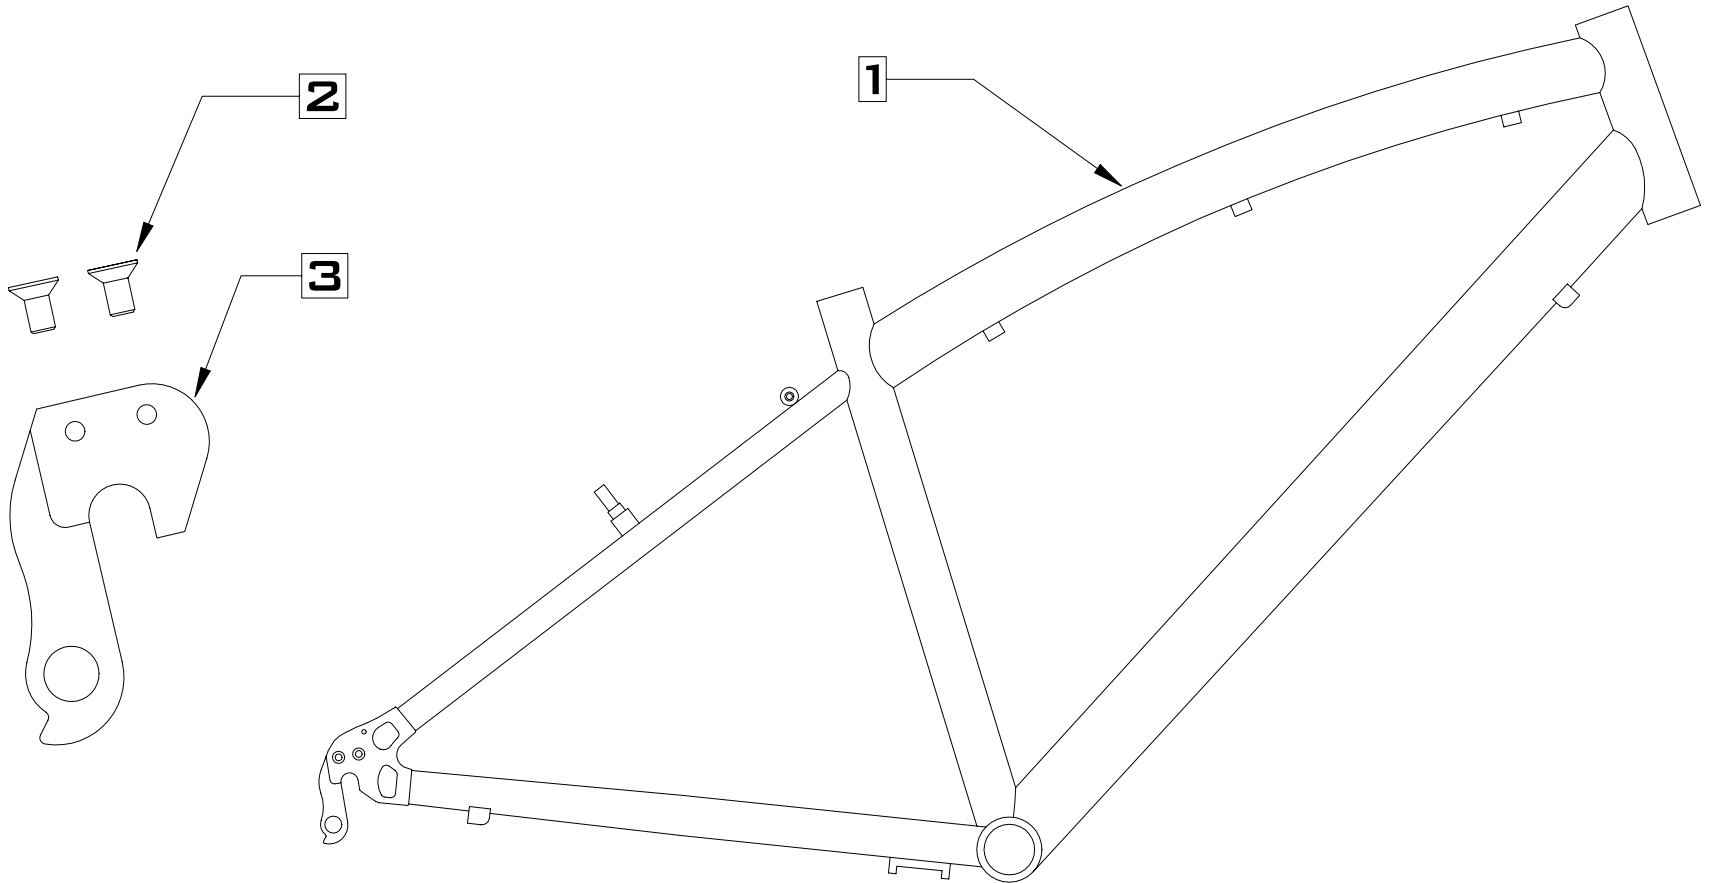

2003 COMFORT, CROSS FRAME ASSEMBLY

2003 COMFORT, CROSS FRAME ASSEMBLY

ITEM#	PART#	KIT#	QTY.	DESCRIPTION
1	K032817152		1	03 FRAME ARCADIA SMALL
1	K032817154		1	03 FRAME ARCADIA MEDIUM
1	K032817156		1	03 FRAME ARCADIA LARGE
1	K032817158		1	03 FRAME ARCADIA WAY BIG
1	K032820152		1	03 FRAME ARCADIA WOMENS
1	K032821152		1	03 FRAME ROSARIO RED/SILVER SMALL
1	K032821154		1	03 FRAME ROSARIO RED/SILVER MEDIUM
1	K032821156		1	03 FRAME ROSARIO RED/SILVER LARGE
1	K032821158		1	03 FRAME ROSARIO RED/SILVER WAY BIG
1	K032822152		1	03 FRAME ROSARIO RED/SILVER WOMENS
1	K032821252		1	03 FRAME ROSARIO TITANIUM SMALL
1	K032821254		1	03 FRAME ROSARIO TITANIUM MEDIUM
1	K032821256		1	03 FRAME ROSARIO TITANIUM LARGE
1	K032821258		1	03 FRAME ROSARIO TITANIUM WAY BIG
1	K032822252		1	03 FRAME ROSARIO TITANIUM WOMENS
1	K032819152		1	03 FRAME BAYSIDE BLACK/SILVER SMALL
1	K032819154		1	03 FRAME BAYSIDE BLACK/SILVER MEDIUM
1	K032819156		1	03 FRAME BAYSIDE BLACK/SILVER LARGE
1	K032819158		1	03 FRAME BAYSIDE BLACK/SILVER WAY BIG
1	K032820152		1	03 FRAME BAYSIDE BLACK/SILVER WOMENS
1	K032819252		1	03 FRAME BAYSIDE BLUE SMALL
1	K032819254		1	03 FRAME BAYSIDE BLUE MEDIUM
1	K032819256		1	03 FRAME BAYSIDE BLUE LARGE
1	K032819258		1	03 FRAME BAYSIDE BLUE WAY BIG
1	K032820252		1	03 FRAME BAYSIDE WOMENS