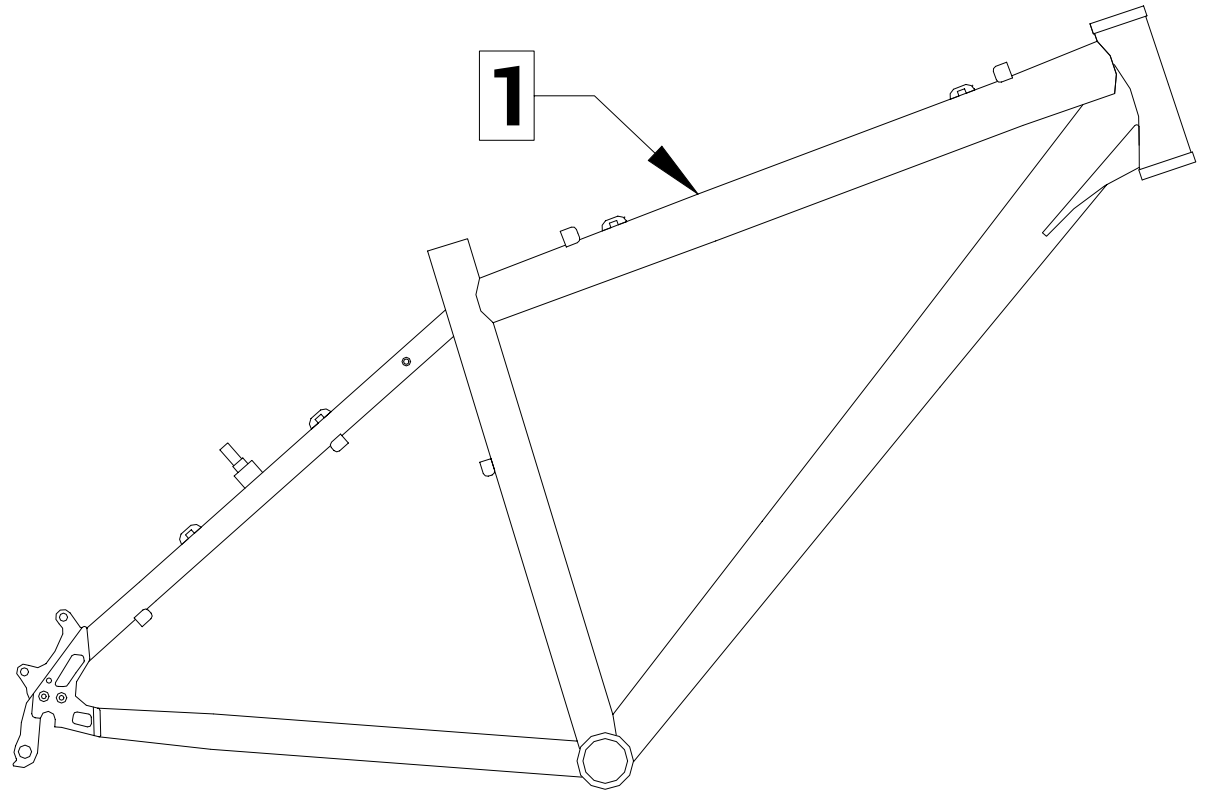

# 2003 ZED 2.0, 1.0, SPORT FRAME ASSEMBLY

# 2003 ZED 2.0, 1.0, SPORT FRAME ASSEMBLY

ITEM#	PART#	KIT#	QTY.	DESCRIPTION
1	K032811152		1	03 FRAME ZED 2.0 RED/SILVER SMALL
1	K032811154		1	03 FRAME ZED 2.0 RED/SILVER MEDIUM
1	K032811156		1	03 FRAME ZED 2.0 RED/SILVER LARGE
1	K032811158		1	03 FRAME ZED 2.0 RED/SILVER WAY BIG
1	K032809152		1	03 FRAME ZED 2.0 BLACK/COPPER SMALL
1	K032809154		1	03 FRAME ZED 2.0 BLACK/COPPER MEDIUM
1	K032809156		1	03 FRAME ZED 2.0 BLACK/COPPER LARGE
1	K032809158		1	03 FRAME ZED 2.0 BLACK/COPPER WAY BIG
1	K032808152		1	03 FRAME ZED 1.0 CREAM/BLUE SMALL
1	K032808154		1	03 FRAME ZED 1.0 CREAM/BLUE MEDIUM
1	K032808156		1	03 FRAME ZED 1.0 CREAM/BLUE LARGE
1	K032808158		1	03 FRAME ZED 1.0 CREAM/BLUE WAY BIG
1	K032807152		1	03 FRAME ZED 1.0 BURGUNDY/SMOKE SMALL
1	K032807154		1	03 FRAME ZED 1.0 BURGUNDY/SMOKE MEDIUM
1	K032807156		1	03 FRAME ZED 1.0 BURGUNDY/SMOKE LARGE
1	K032807158		1	03 FRAME ZED 1.0 BURGUNDY/SMOKE WAY BIG
1	K032816152		1	03 FRAME ZED SPORT BLUE/BLACK SMALL
1	K032816154		1	03 FRAME ZED SPORT BLUE/BLACK MEDIUM
1	K032816156		1	03 FRAME ZED SPORT BLUE/BLACK LARGE
1	K032816158		1	03 FRAME ZED SPORT BLUE/BLACK WAY BIG
1	K032815152		1	03 FRAME ZED SPORT GREEN/SILVER SMALL
1	K032815154		1	03 FRAME ZED SPORT GREEN/SILVER MEDIUM
1	K032815156		1	03 FRAME ZED SPORT GREEN/SILVER LARGE
1	K032815158		1	03 FRAME ZED SPORT GREEN/SILVER WAY BIG
2	14995	RK011	2	SCREW M4 X 8 FHCS
3	14926-1	RK011	1	DERAILLEUR HANGER