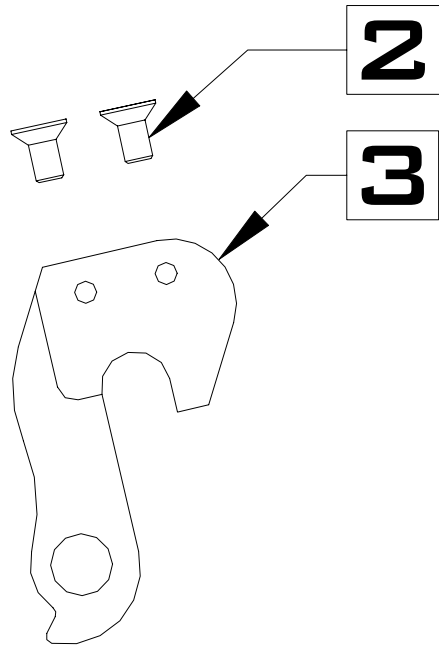

# 2003 ZED 2.0, 1.0, SPORT FRAME ASSEMBLY

# 2003 ZED 2.0, 1.0, SPORT FRAME ASSEMBLY

ITEM#	PART#	KIT#	QTY.	DESCRIPTION
1	K032811152		1	03 FRAME ZED 2.0 RED/SILVER SMALL
1	K032811154		1	03 FRAME ZED 2.0 RED/SILVER MEDIUM
1	K032811156		1	03 FRAME ZED 2.0 RED/SILVER LARGE
1	K032811158		1	03 FRAME ZED 2.0 RED/SILVER WAY BIG
1	K032809152		1	03 FRAME ZED 2.0 BLACK/COPPER SMALL
1	K032809154		1	03 FRAME ZED 2.0 BLACK/COPPER MEDIUM
1	K032809156		1	03 FRAME ZED 2.0 BLACK/COPPER LARGE
1	K032809158		1	03 FRAME ZED 2.0 BLACK/COPPER WAY BIG
1	K032808152		1	03 FRAME ZED 1.0 CREAM/BLUE SMALL
1	K032808154		1	03 FRAME ZED 1.0 CREAM/BLUE MEDIUM
1	K032808156		1	03 FRAME ZED 1.0 CREAM/BLUE LARGE
1	K032808158		1	03 FRAME ZED 1.0 CREAM/BLUE WAY BIG
1	K032807152		1	03 FRAME ZED 1.0 BURGUNDY/SMOKE SMALL
1	K032807154		1	03 FRAME ZED 1.0 BURGUNDY/SMOKE MEDIUM
1	K032807156		1	03 FRAME ZED 1.0 BURGUNDY/SMOKE LARGE
1	K032807158		1	03 FRAME ZED 1.0 BURGUNDY/SMOKE WAY BIG
1	K032816152		1	03 FRAME ZED SPORT BLUE/BLACK SMALL
1	K032816154		1	03 FRAME ZED SPORT BLUE/BLACK MEDIUM
1	K032816156		1	03 FRAME ZED SPORT BLUE/BLACK LARGE
1	K032816158		1	03 FRAME ZED SPORT BLUE/BLACK WAY BIG
1	K032815152		1	03 FRAME ZED SPORT GREEN/SILVER SMALL
1	K032815154		1	03 FRAME ZED SPORT GREEN/SILVER MEDIUM
1	K032815156		1	03 FRAME ZED SPORT GREEN/SILVER LARGE
1	K032815158		1	03 FRAME ZED SPORT GREEN/SILVER WAY BIG
2	14995	RK011	2	SCREW M4 X 8 FHCS
3	14926-1	RK011	1	DERAILLEUR HANGER