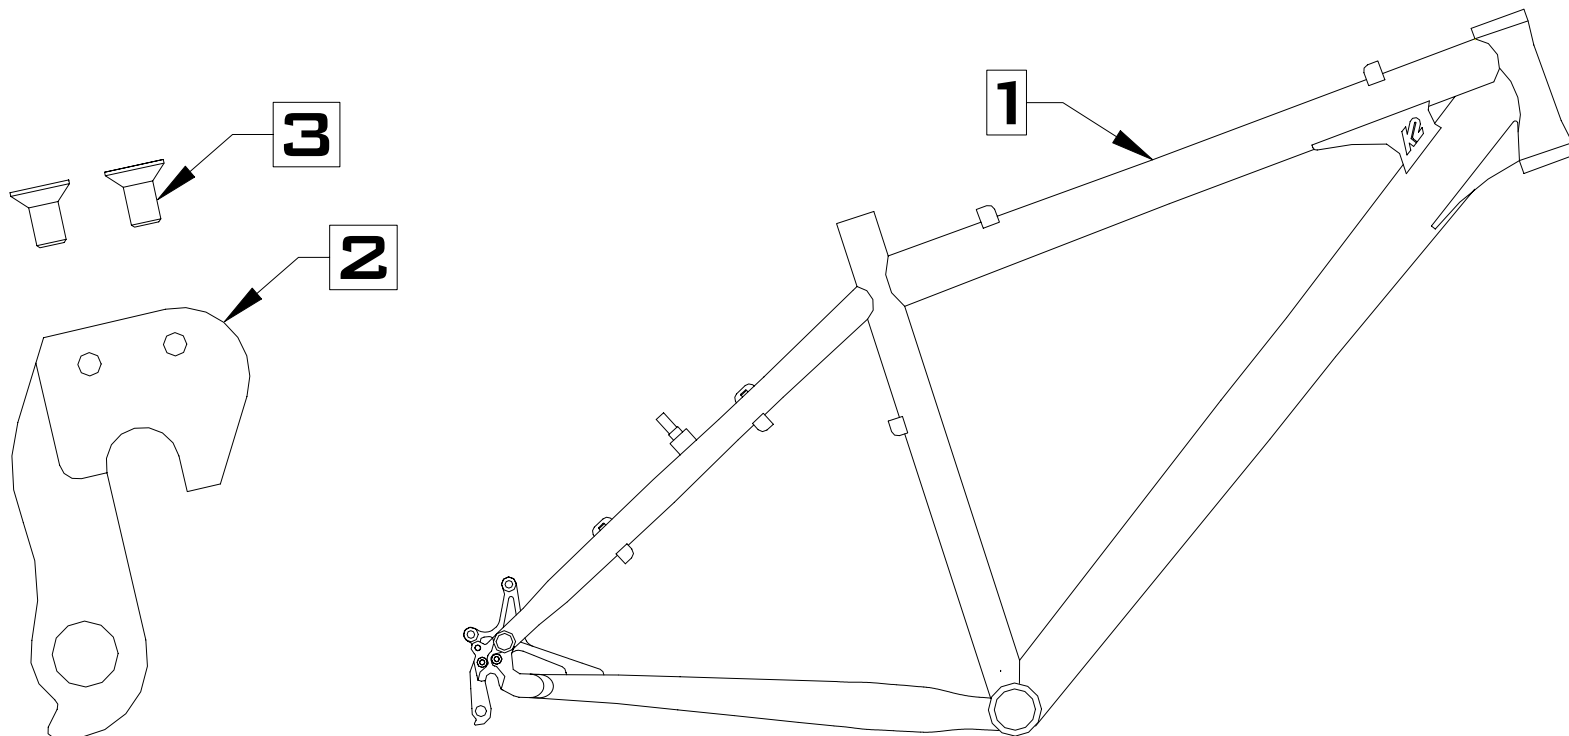

# 2003 ZED TEAM FRAME ASSEMBLY

ITEM#	PART#	KIT#	QTY.	DESCRIPTION
1	K032804152		1	03 FRAME ZED TEAM SMALL
1	K032804154		1	03 FRAME ZED TEAM MEDIUM
1	K032804156		1	03 FRAME ZED TEAM LARGE
1	K032804158		1	03 FRAME ZED TEAM WAY BIG
2	14995	RK011	2	SCREW M4 X 8 FHCS
3	14926-1	RK011	1	DERAILLEUR HANGER