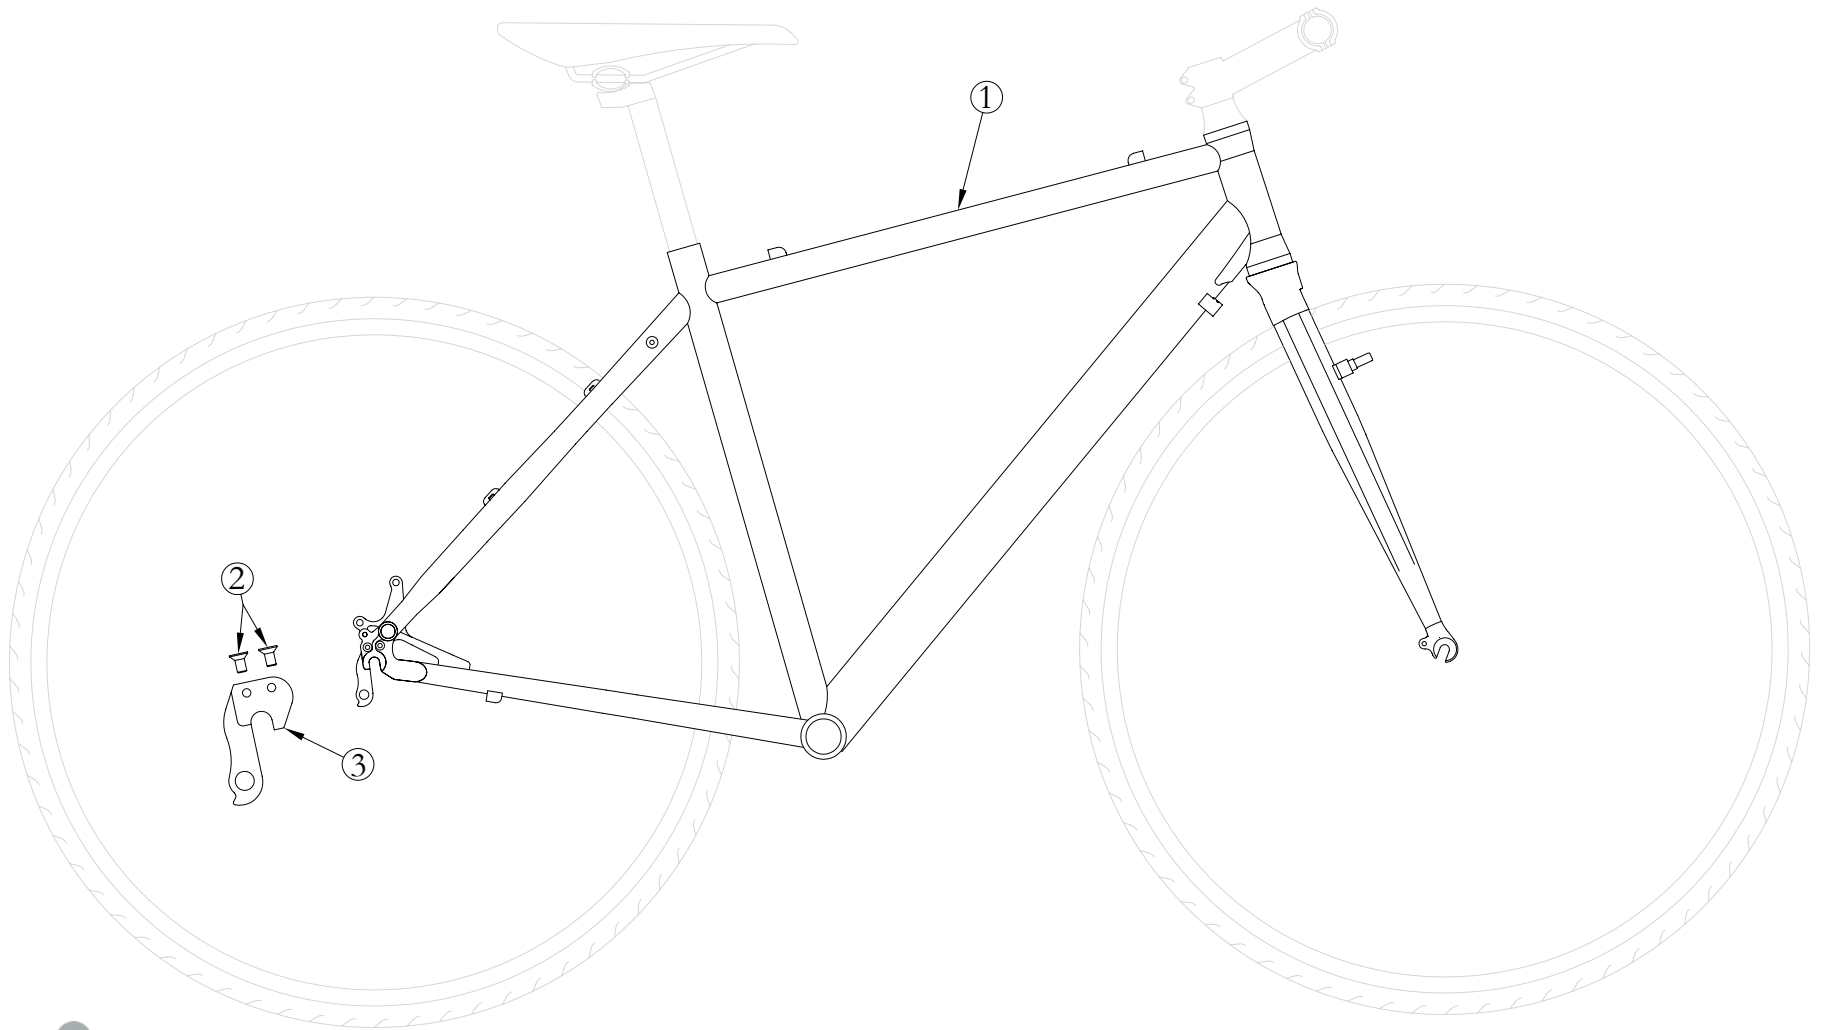

2005 Astral Frame Assembly

2005 Astral Frame Assembly

ITEM#	PART#	KIT#	QTY.	DESCRIPTION
1	See Astral 5.0		1	05 Frame Set Astral 4.0 Small
1	See Astral 5.0		1	05 Frame Set Astral 4.0 Medium
1	See Astral 5.0		1	05 Frame Set Astral 4.0 Large
1	See Astral 5.0		1	05 Frame Set Astral 4.0 Extra Large
1	K057005152		1	05 Frame Set Astral 5.0 Small
1	K057005154		1	05 Frame Set Astral 5.0 Medium
1	K057005156		1	05 Frame Set Astral 5.0 Large
1	K057005158		1	05 Frame Set Astral 5.0 Extra Large
2	28-5002-1	RK011	2	Screw M4 x 0.8 FHCS
3	28-4043-4	RK011	1	Derailleur hanger