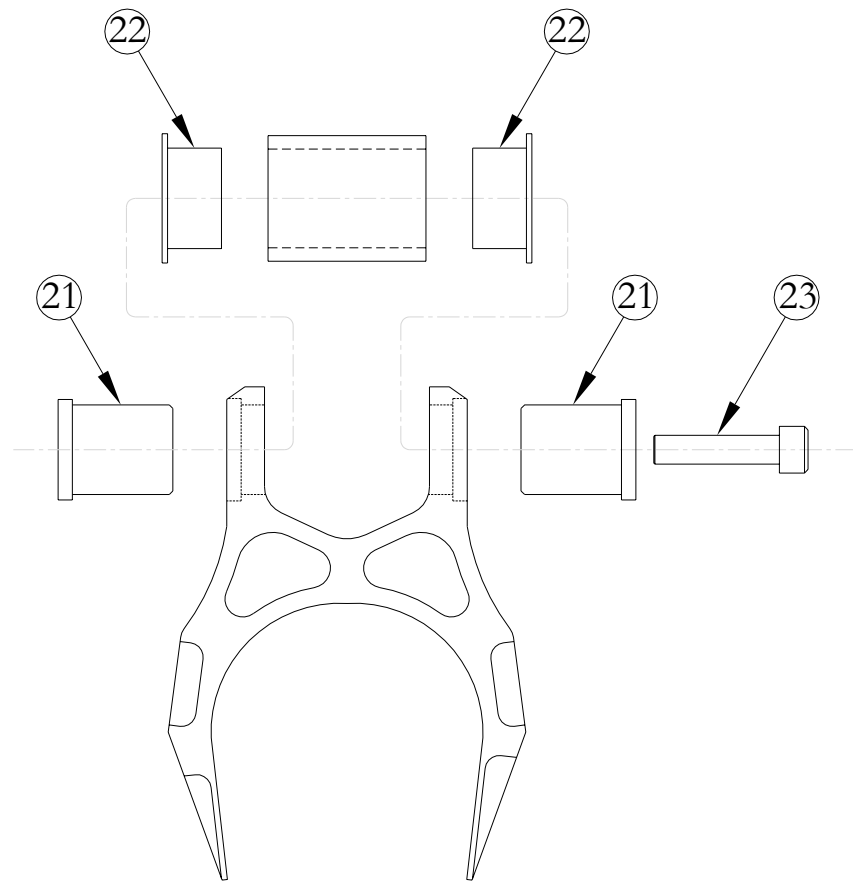

2005 T:Nine Myste Mountain Frame Assembly

For linkage detail see page 2

For chainstay detail see page 2

2005 T:Nine Myste Mountain Frame Assembly

2005 T:Nine Myste Mountain Frame Assembly

ITEM#	PART#	KIT#	QTY.	DESCRIPTION
1	K057009152		1	05 Frame set T:Nine Myste Mountain Small
1	K057009154		1	05 Frame set T:Nine Myste Mountain Medium
2	28-5002-1	RK011	2	Screw M4 x 0.8 FHCS
3	28-4043-4	RK011	1	Deraillieur hanger
4	28-5027-0-L	K46003	2	Screw, M6 x 1.0 x 20 FHCS
5	28-8165-1	K46003	2	Pivot spacer
6	28-9023-3	K46003	4	Bushing, flanged
7	28-3000-7	K46003	2	Washer Ø12 x Ø6.4 x 1.5
8	28-9078-1	K46003	1	Axle Ø8mm x 34mm + screw M6 x 1.0 x 12 BHCS
9	28-3000-4	K46003	2	Washer Ø16 x 8.5 x 1.0
10	28-8179-1		1	Link
11	28-9107-0	K46003	2	Axle Ø8mm x 18mm + nut M6 x 1.0
12	28-9038-5	K46003	4	Cartridge bearing Ø16 x Ø8 x 5.0
13	28-3000-B	K46003	2	Washer, seatstay
14	28-9023-6	K46003	2	Seal washer, linkage pivot
15	28-9023-5	K46003	2	Seal washer, linkage pivot
16	28-3000-A	K46003	2	Washer Ø12 x Ø8 x 2.0
17	Q28-9078-4	K46003	1	Axle Ø8mm x 50mm + screw M6 x 1.0 x 12 BHCS
18	28-8181-0	K46003	1	Pivot Spacer
19	28-9005-F-L	K46003	1	Screw, M6 x 1.0 x 64 SHCS
20	28-3000-5	K46003	1	Washer Ø16 x 6.4 x 2.0
21	28-9088-0	K46003	1	Pivot axle, main pivot left and right
22	28-9016-7	K46003	2	Bushing, flanged
23	28-9005-H-L	K46003	1	Screw, M8 x 1.0 x 35 SHCS