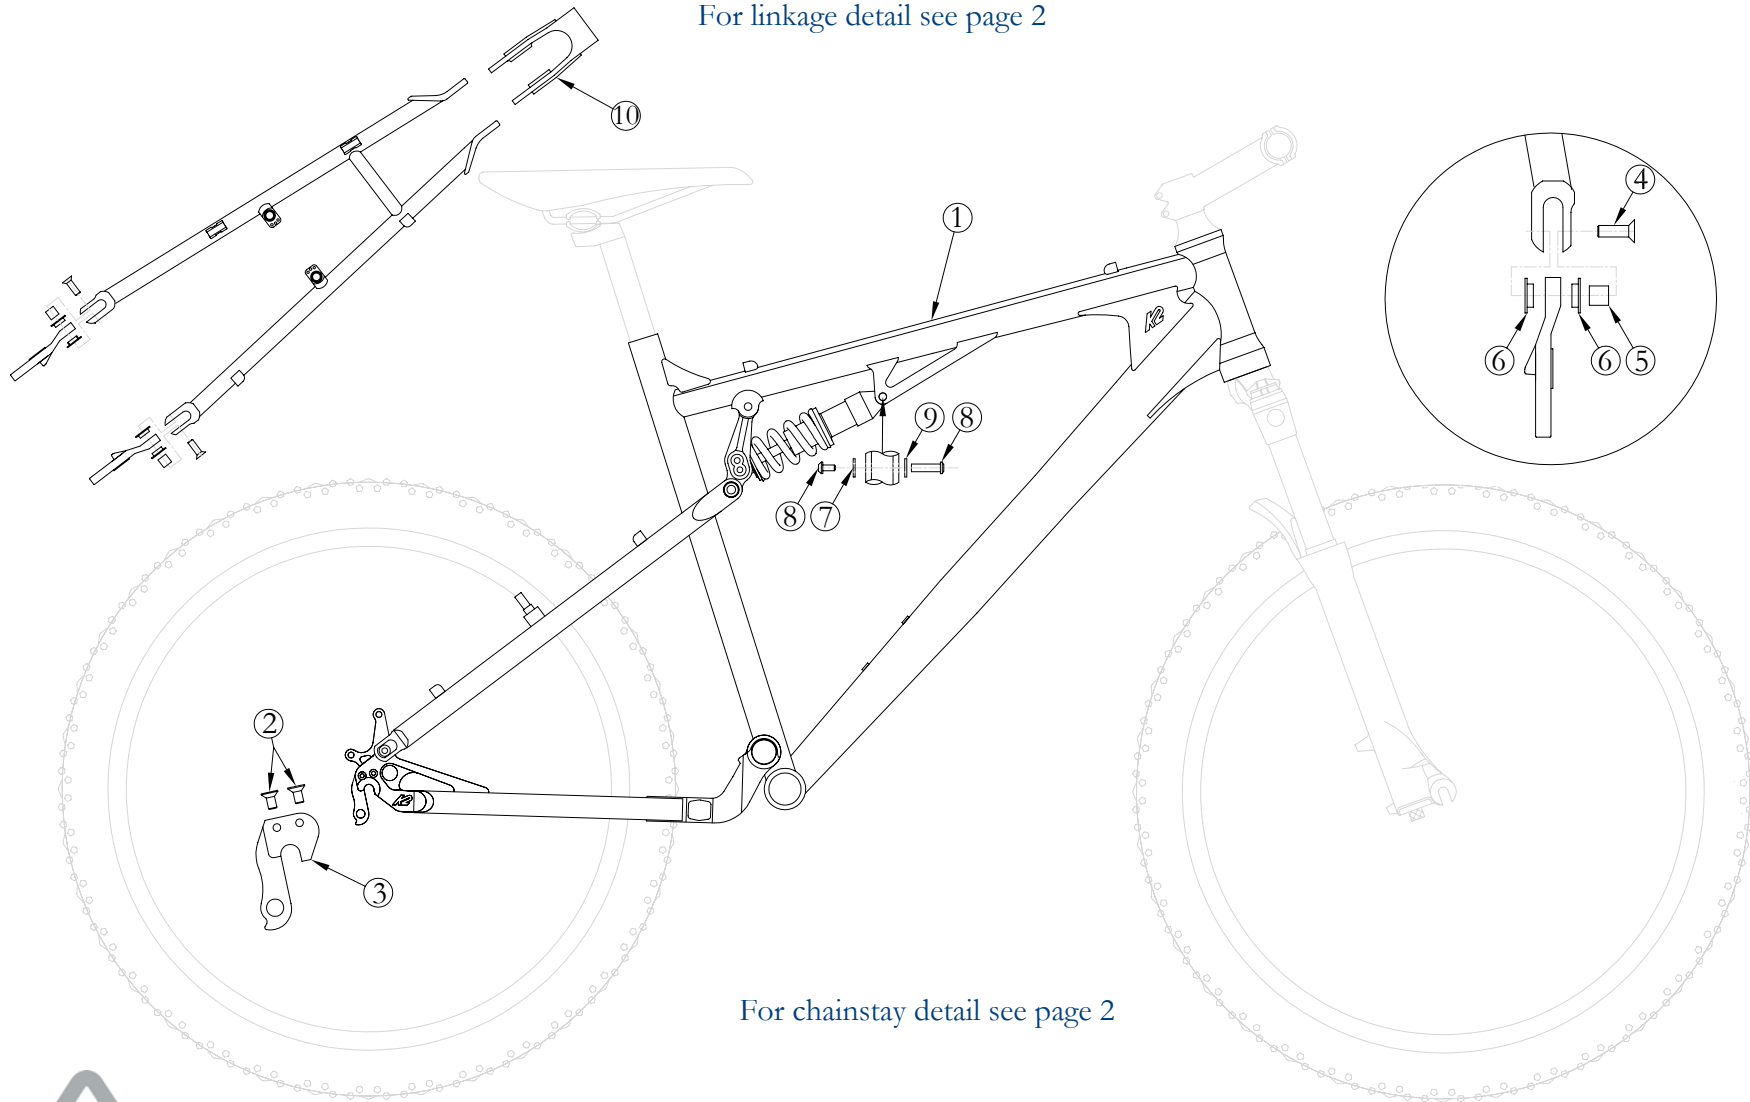

2005 T:Nine Myste Mountain Frame Assembly

For linkage detail see page 2

For chainstay detail see page 2

2005 T:Nine Myste Mountain Frame Assembly

2005 T:Nine Myste Mountain Frame Assembly

ITEM#	PART#	KIT#	QTY.	DESCRIPTION
1	K057009152		1	05 Frame set T:Nine Myste Mountain Small
1	K057009154		1	05 Frame set T:Nine Myste Mountain Medium
2	28-5002-1	RK011	2	Screw M4 x 0.8 FHCS
3	28-4043-4	RK011	1	Deraillieur hanger
4	28-5027-0-L	K46003	2	Screw, M6 x 1.0 x 20 FHCS
5	28-8165-1	K46003	2	Pivot spacer
6	28-9023-3	K46003	4	Bushing, flanged
7	28-3000-7	K46003	2	Washer Ø12 x Ø6.4 x 1.5
8	28-9078-1	K46003	1	Axle Ø8mm x 34mm + screw M6 x 1.0 x 12 BHCS
9	28-3000-4	K46003	2	Washer Ø16 x 8.5 x 1.0
10	28-8179-1		1	Link
11	28-9107-0	K46003	2	Axle Ø8mm x 18mm + nut M6 x 1.0
12	28-9038-5	K46003	4	Cartridge bearing Ø16 x Ø8 x 5.0
13	28-3000-B	K46003	2	Washer, seatstay
14	28-9023-6	K46003	2	Seal washer, linkage pivot
15	28-9023-5	K46003	2	Seal washer, linkage pivot
16	28-3000-A	K46003	2	Washer Ø12 x Ø8 x 2.0
17	Q28-9078-4	K46003	1	Axle Ø8mm x 50mm + screw M6 x 1.0 x 12 BHCS
18	28-8181-0	K46003	1	Pivot Spacer
19	28-9005-F-L	K46003	1	Screw, M6 x 1.0 x 64 SHCS
20	28-3000-5	K46003	1	Washer Ø16 x 6.4 x 2.0
21	28-9088-0	K46003	1	Pivot axle, main pivot left and right
22	28-9016-7	K46003	2	Bushing, flanged
23	28-9005-H-L	K46003	1	Screw, M8 x 1.0 x 35 SHCS