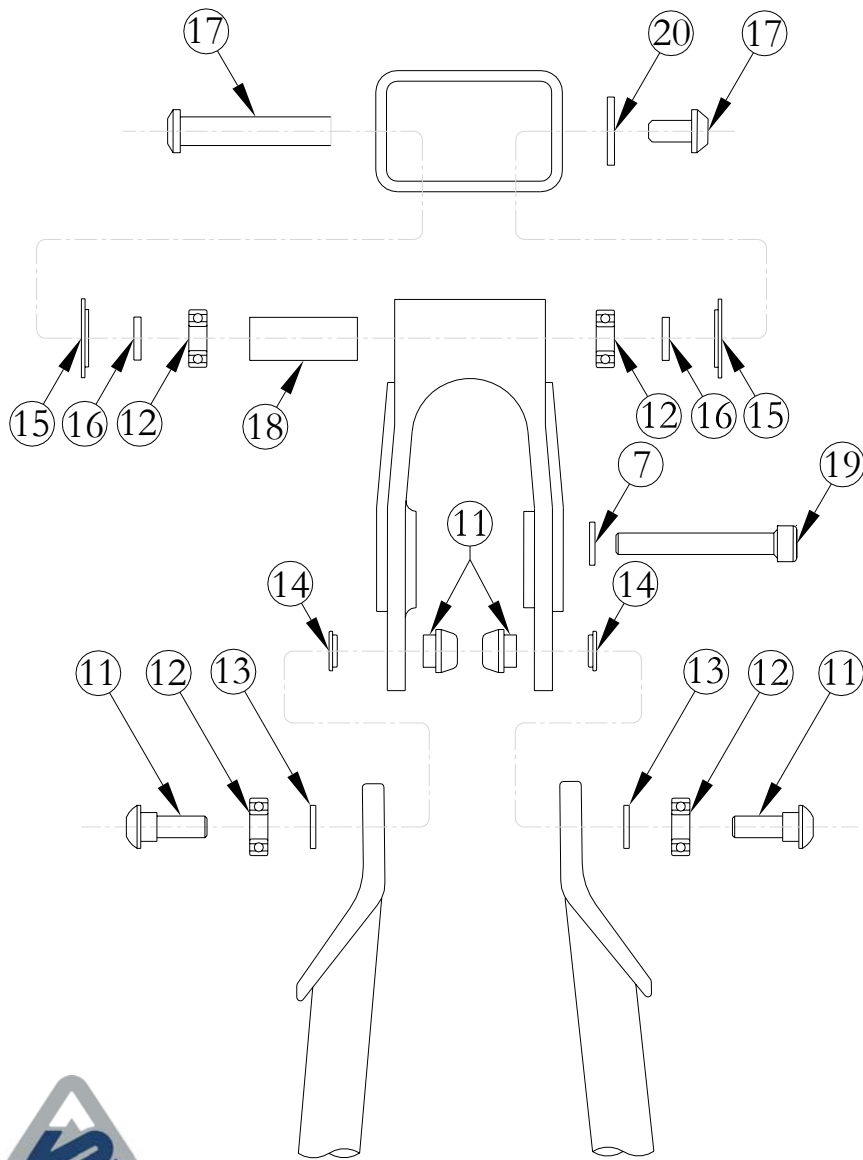

2005 T:Nine Myste Mountain Frame Assembly

For linkage detail see page 2

For chainstay detail see page 2

2005 T:Nine Myste Mountain Frame Assembly

2005 T:Nine Myste Mountain Frame Assembly

ITEM#	PART#	KIT#	QTY.	DESCRIPTION
1	K057009152		1	05 Frame set T:Nine Myste Mountain Small
1	K057009154		1	05 Frame set T:Nine Myste Mountain Medium
2	28-5002-1	RK011	2	Screw M4 x 0.8 FHCS
3	28-4043-4	RK011	1	Deraillieur hanger
4	28-5027-0-L	K46003	2	Screw, M6 x 1.0 x 20 FHCS
5	28-8165-1	K46003	2	Pivot spacer
6	28-9023-3	K46003	4	Bushing, flanged
7	28-3000-7	K46003	2	Washer Ø12 x Ø6.4 x 1.5
8	28-9078-1	K46003	1	Axle Ø8mm x 34mm + screw M6 x 1.0 x 12 BHCS
9	28-3000-4	K46003	2	Washer Ø16 x 8.5 x 1.0
10	28-8179-1		1	Link
11	28-9107-0	K46003	2	Axle Ø8mm x 18mm + nut M6 x 1.0
12	28-9038-5	K46003	4	Cartridge bearing Ø16 x Ø8 x 5.0
13	28-3000-B	K46003	2	Washer, seatstay
14	28-9023-6	K46003	2	Seal washer, linkage pivot
15	28-9023-5	K46003	2	Seal washer, linkage pivot
16	28-3000-A	K46003	2	Washer Ø12 x Ø8 x 2.0
17	Q28-9078-4	K46003	1	Axle Ø8mm x 50mm + screw M6 x 1.0 x 12 BHCS
18	28-8181-0	K46003	1	Pivot Spacer
19	28-9005-F-L	K46003	1	Screw, M6 x 1.0 x 64 SHCS
20	28-3000-5	K46003	1	Washer Ø16 x 6.4 x 2.0
21	28-9088-0	K46003	1	Pivot axle, main pivot left and right
22	28-9016-7	K46003	2	Bushing, flanged
23	28-9005-H-L	K46003	1	Screw, M8 x 1.0 x 35 SHCS